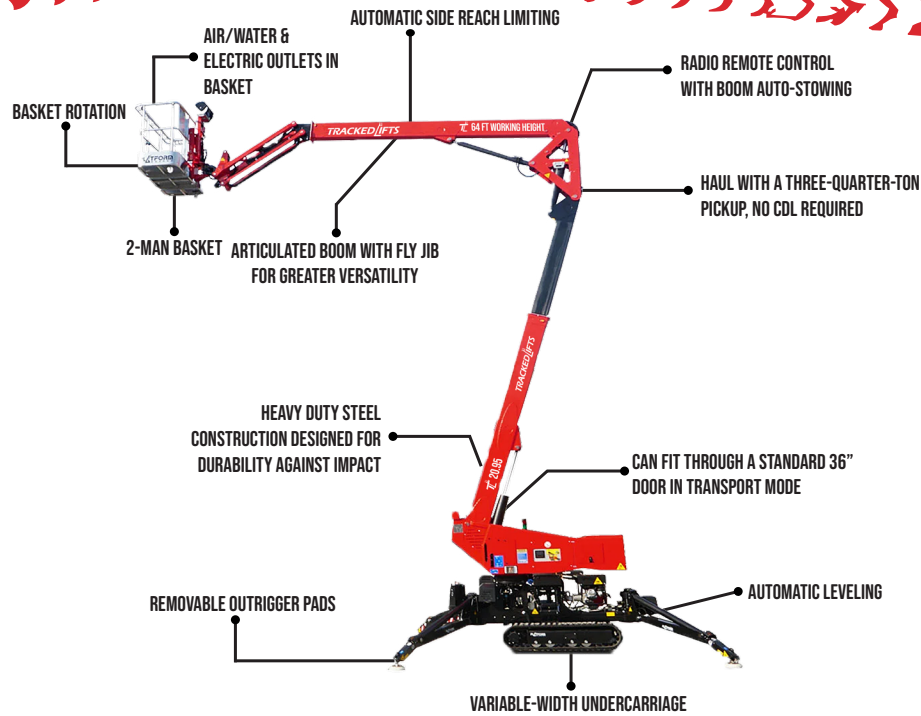

20.95

64' WORKING HEIGHT

SPECIFICATIONS

Max. working height	64'
Max. outreach	31'2"
Max. basket load	551 lbs
Basket size	4'6" x 2'3" (2-man basket)
Basket rotation	± 70° (± 90° with 1-man basket)
Turret rotation	360° non-continuous
Traveling length	15'11" (18'2" with basket)
Traveling height	6'6" narrow mode / 7'3" wide mode
Traveling width	2'7" narrow mode / 3'6" wide mode
Outrigger Spread	10'8" x 10'12"
Battery	24V Lithium Ion Hybrid Power
Diesel Engine	Kubota Diesel, 11 HP
Total weight	6,283 lbs
Gradability, max. across slope	31% (17°)
Gradability, max. up and down slope	36% (20°)
Deployment ability on slopes up to	31% (17°)

DIAGRAMS

DATA AND DIMENSIONS ARE INDICATIVE AND NOT BINDING

ADD-ON OPTIONS:

- White Rubber Non-Marking Tracks
- Custom Colors