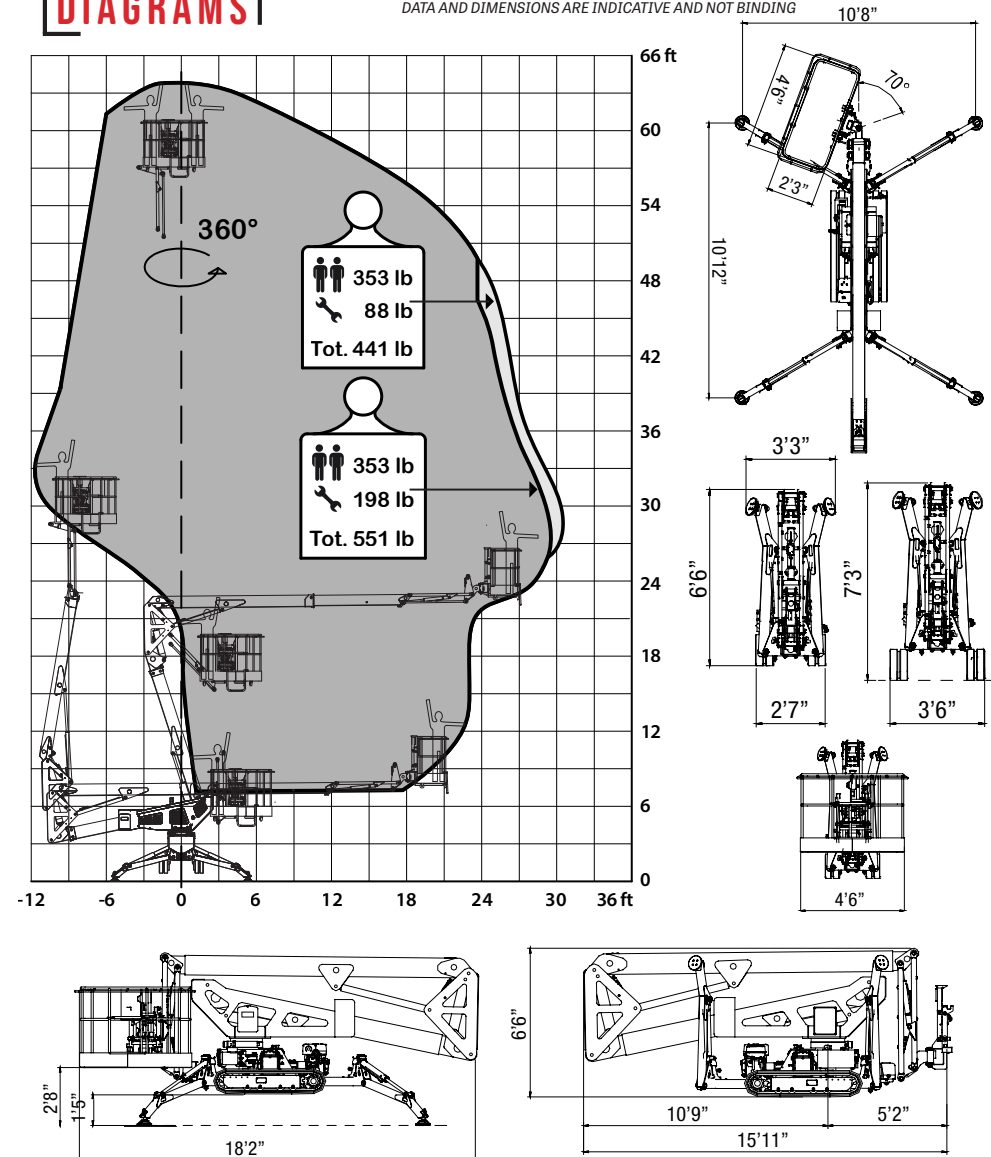

20.95

64' WORKING HEIGHT

SPECIFICATIONS

Max. working height	64'
Max. outreach	31'2"
Max. basket load	551 lbs
Basket size	4'6" x 2'3" (2-man basket)
Basket rotation	± 70° (± 90° with 1-man basket)
Turret rotation	360° non-continuous
Traveling length	15'11" (18'2" with basket)
Traveling height	6'6" narrow mode / 7'3" wide mode
Traveling width	2'7" narrow mode / 3'6" wide mode
Outrigger Spread	10'8" x 10'12"
Battery	24V Lithium Ion Hybrid Power
Diesel Engine	Kubota Diesel, 11 HP
Total weight	6,283 lbs
Gradability, max. across slope	31% (17°)
Gradability, max. up and down slope	36% (20°)
Deployment ability on slopes up to	31% (17°)

DIAGRAMS

DATA AND DIMENSIONS ARE INDICATIVE AND NOT BINDING

ADD-ON OPTIONS:

- White Rubber Non-Marking Tracks
- Custom Colors