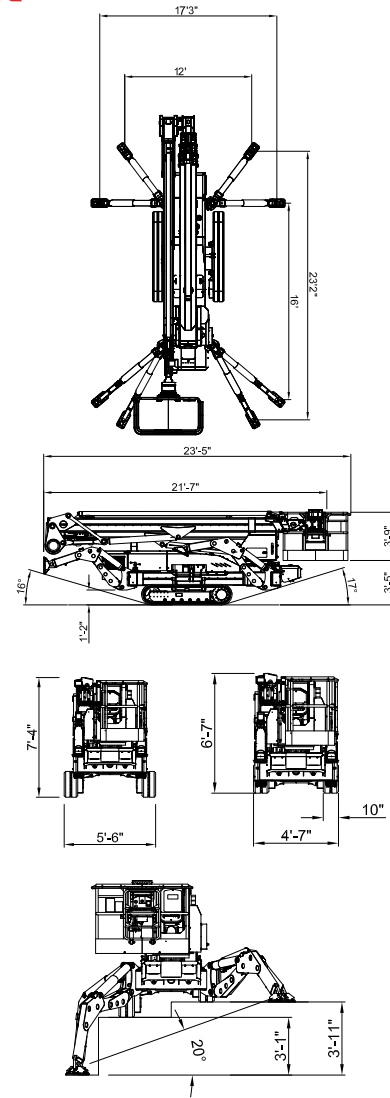

PLATFORM BASKET 33.15

107' WORKING HEIGHT

SPECIFICATIONS

Max. working height	107'
Max. outreach	50' (at 300 lbs)
Max. basket load	661 lbs
Basket size	4'8" x 1'11" x 3'7" (2-man basket interior)
Basket rotation	+/- 90°
Turret rotation	+/- 180°
Traveling length	23'5" (21'7" without basket)
Traveling height	6'7" (narrow mode) / 7'4" (wide mode)
Traveling width	4'7" (narrow mode) / 5'6" (wide mode)
Outrigger Spread	16' x 17'3" wide position / 12' x 23'2" narrow position
Battery	24V Lithium Ion Hybrid Power
Diesel Engine	Kubota Diesel, 22 HP
Total weight	15,334 lbs
Gradability, max. across slope	31% (17°)
Gradability, max. up and down slope	31% (17°)
Deployment ability on slopes up to	31% (17°)

DIAGRAMS

DATA AND DIMENSIONS ARE INDICATIVE AND NOT BINDING

ADD-ON OPTIONS:

- White Rubber Non-Marking Tracks
- Emergency 12V Hydraulic System
- Custom Colors
- 110V Hydraulic System