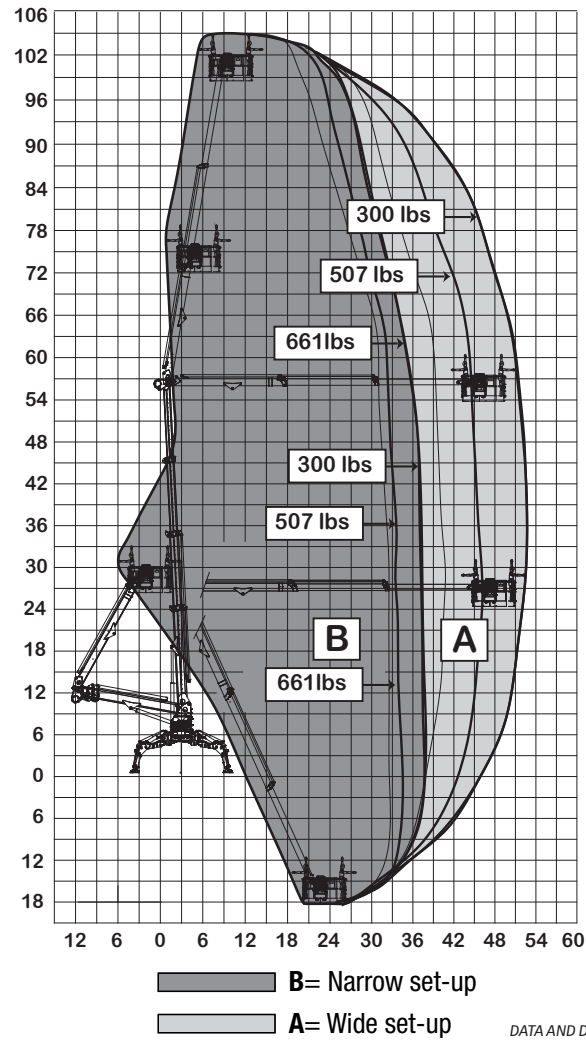

PLATFORM BASKET 33.15

107' WORKING HEIGHT

SPECIFICATIONS

Max. working height	107'
Max. outreach	50' (at 300 lbs)
Max. basket load	661 lbs
Basket size	4'8" x 1'11" x 3'7" (2-man basket interior)
Basket rotation	+/- 90°
Turret rotation	+/- 180°
Traveling length	23'5" (21'7" without basket)
Traveling height	6'7" (narrow mode) / 7'4" (wide mode)
Traveling width	4'7" (narrow mode) / 5'6" (wide mode)
Outrigger Spread	16' x 17'3" wide position / 12' x 23'2" narrow position
Battery	24V Lithium Ion Hybrid Power
Diesel Engine	Kubota Diesel, 22 HP
Total weight	15,334 lbs
Gradability, max. across slope	31% (17°)
Gradability, max. up and down slope	31% (17°)
Deployment ability on slopes up to	31% (17°)

DIAGRAMS

DATA AND DIMENSIONS ARE INDICATIVE AND NOT BINDING

ADD-ON OPTIONS:

- White Rubber Non-Marking Tracks
- Emergency 12V Hydraulic System
- Custom Colors
- 110V Hydraulic System