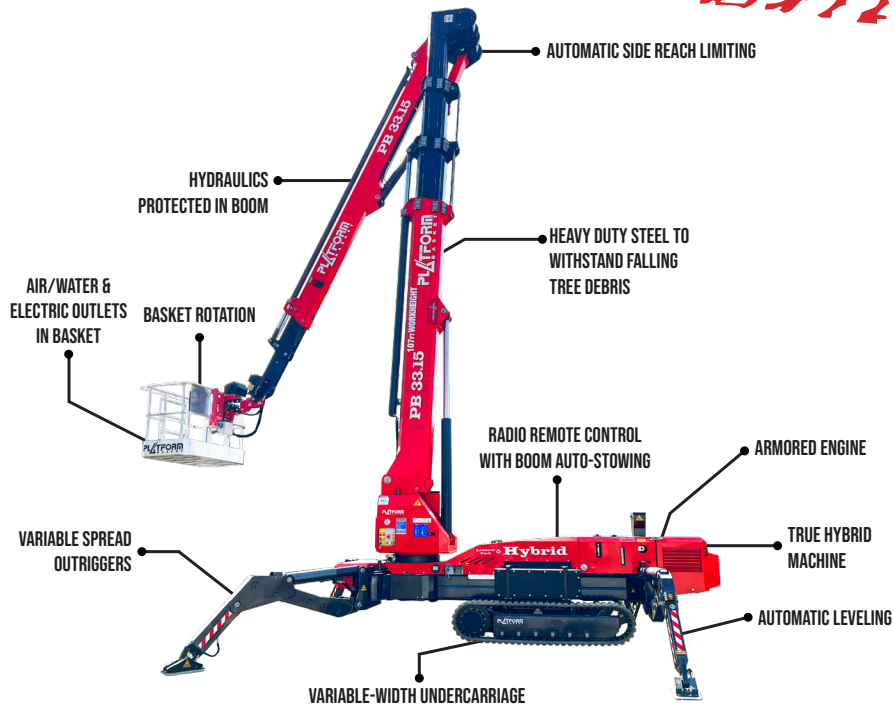

PLATFORM BASKET 33.15

107' WORKING HEIGHT

SPECIFICATIONS

Max. working height	107'
Max. outreach	50' (at 300 lbs)
Max. basket load	661 lbs
Basket size	4'8" x 1'11" x 3'7" (2-man basket interior)
Basket rotation	+/- 90°
Turret rotation	+/- 180°
Traveling length	23'5" (21'7" without basket)
Traveling height	6'7" (narrow mode) / 7'4" (wide mode)
Traveling width	4'7" (narrow mode) / 5'6" (wide mode)
Outrigger Spread	16' x 17'3" wide position / 12' x 23'2" narrow position
Battery	24V Lithium Ion Hybrid Power
Diesel Engine	Kubota Diesel, 22 HP
Total weight	15,334 lbs
Gradability, max. across slope	31% (17°)
Gradability, max. up and down slope	31% (17°)
Deployment ability on slopes up to	31% (17°)

DIAGRAMS

DATA AND DIMENSIONS ARE INDICATIVE AND NOT BINDING

ADD-ON OPTIONS:

- White Rubber Non-Marking Tracks
- Emergency 12V Hydraulic System
- Custom Colors
- 110V Hydraulic System