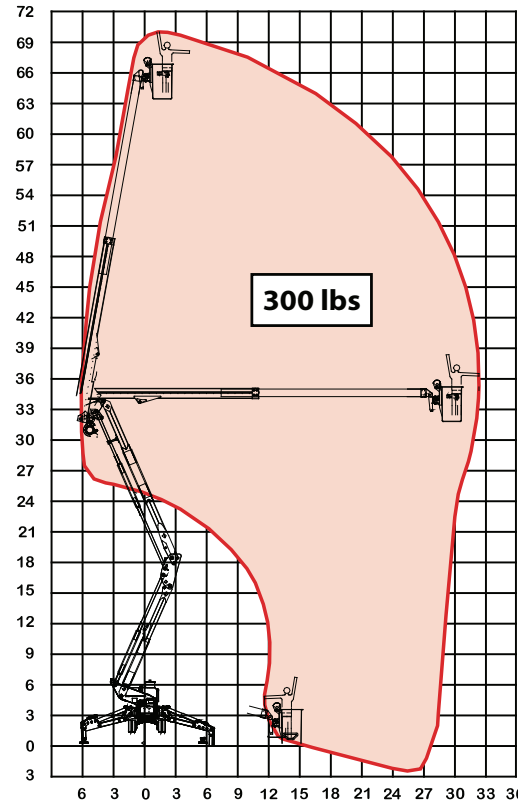

# PLATFORM BASKET 22.10 46KV

72' WORKING HEIGHT

## SPECIFICATIONS

<b>Max. working height</b>	72'
<b>Max. outreach</b>	32'8" (at 300lbs)
<b>Max. basket load</b>	300 lbs
<b>Basket size</b>	2'5" x 1'11" x 3'5" (1-man bucket interior)
<b>Basket rotation</b>	± 90°
<b>Turret rotation</b>	± 180°
<b>Traveling length</b>	25'5"
<b>Traveling height</b>	6'9" (narrow mode) / 7'5" (wide mode)
<b>Traveling width</b>	34.5" (narrow mode) / 44" (wide mode)
<b>Outrigger Spread</b>	14'7" x 14'7"
<b>Battery</b>	12V Emergency Descent System
<b>Diesel engine</b>	Kubota Diesel, 15 HP
<b>Total weight</b>	7,937 lbs
<b>Gradability, max. across slope</b>	29% (16°)
<b>Gradability, max. up and down slope</b>	29% (16°)
<b>Deployment ability on slopes up to</b>	29% (16°)

## DIAGRAMS

DATA AND DIMENSIONS ARE INDICATIVE AND NOT BINDING

### ADD-ON OPTIONS:

- White Rubber Non-Marking Tracks
- Custom Colors