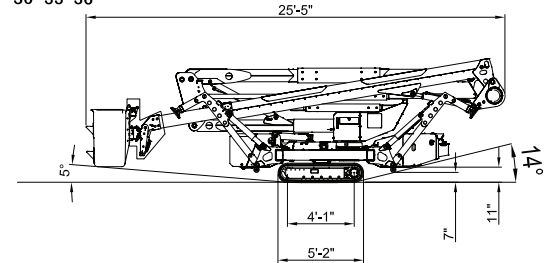

# PLATFORM BASKET 22.10 46KV

72' WORKING HEIGHT

## SPECIFICATIONS

<b>Max. working height</b>	72'
<b>Max. outreach</b>	32'8" (at 300lbs)
<b>Max. basket load</b>	300 lbs
<b>Basket size</b>	2'5" x 1'11" x 3'5" (1-man bucket interior)
<b>Basket rotation</b>	± 90°
<b>Turret rotation</b>	± 180°
<b>Traveling length</b>	25'5"
<b>Traveling height</b>	6'9" (narrow mode) / 7'5" (wide mode)
<b>Traveling width</b>	34.5" (narrow mode) / 44" (wide mode)
<b>Outrigger Spread</b>	14'7" x 14'7"
<b>Battery</b>	12V Emergency Descent System
<b>Diesel engine</b>	Kubota Diesel, 15 HP
<b>Total weight</b>	7,937 lbs
<b>Gradability, max. across slope</b>	29% (16°)
<b>Gradability, max. up and down slope</b>	29% (16°)
<b>Deployment ability on slopes up to</b>	29% (16°)

## DIAGRAMS

DATA AND DIMENSIONS ARE INDICATIVE AND NOT BINDING

### ADD-ON OPTIONS:

- White Rubber Non-Marking Tracks
- Custom Colors