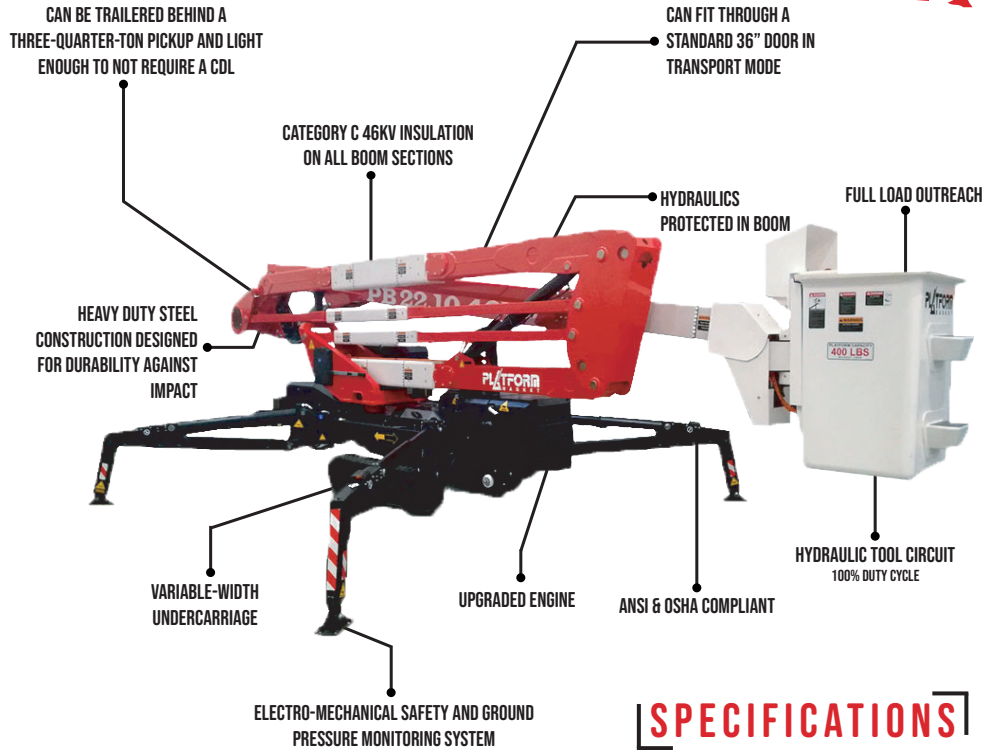

# PLATFORM BASKET 22.10 46KV

72' WORKING HEIGHT

## SPECIFICATIONS

<b>Max. working height</b>	72'
<b>Max. outreach</b>	32'8" (at 300lbs)
<b>Max. basket load</b>	300 lbs
<b>Basket size</b>	2'5" x 1'11" x 3'5" (1-man bucket interior)
<b>Basket rotation</b>	± 90°
<b>Turret rotation</b>	± 180°
<b>Traveling length</b>	25'5"
<b>Traveling height</b>	6'9" (narrow mode) / 7'5" (wide mode)
<b>Traveling width</b>	34.5" (narrow mode) / 44" (wide mode)
<b>Outrigger Spread</b>	14'7" x 14'7"
<b>Battery</b>	12V Emergency Descent System
<b>Diesel engine</b>	Kubota Diesel, 15 HP
<b>Total weight</b>	7,937 lbs
<b>Gradability, max. across slope</b>	29% (16°)
<b>Gradability, max. up and down slope</b>	29% (16°)
<b>Deployment ability on slopes up to</b>	29% (16°)

## DIAGRAMS

DATA AND DIMENSIONS ARE INDICATIVE AND NOT BINDING

### ADD-ON OPTIONS:

- White Rubber Non-Marking Tracks
- Custom Colors