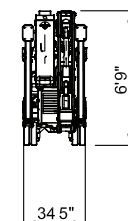

# PLATFORM BASKET 22.10 46KV

72' WORKING HEIGHT

## SPECIFICATIONS

<b>Max. working height</b>	72'
<b>Max. outreach</b>	32'8" (at 300lbs)
<b>Max. basket load</b>	300 lbs
<b>Basket size</b>	2'5" x 1'11" x 3'5" (1-man bucket interior)
<b>Basket rotation</b>	± 90°
<b>Turret rotation</b>	± 180°
<b>Traveling length</b>	25'5"
<b>Traveling height</b>	6'9" (narrow mode) / 7'5" (wide mode)
<b>Traveling width</b>	34.5" (narrow mode) / 44" (wide mode)
<b>Outrigger Spread</b>	14'7" x 14'7"
<b>Battery</b>	12V Emergency Descent System
<b>Diesel engine</b>	Kubota Diesel, 15 HP
<b>Total weight</b>	7,937 lbs
<b>Gradability, max. across slope</b>	29% (16°)
<b>Gradability, max. up and down slope</b>	29% (16°)
<b>Deployment ability on slopes up to</b>	29% (16°)

## DIAGRAMS

DATA AND DIMENSIONS ARE INDICATIVE AND NOT BINDING