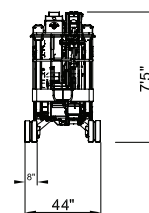

# PLATFORM BASKET 22.10 46KV

72' WORKING HEIGHT

## SPECIFICATIONS

<b>Max. working height</b>	72'
<b>Max. outreach</b>	32'8" (at 300lbs)
<b>Max. basket load</b>	300 lbs
<b>Basket size</b>	2'5" x 1'11" x 3'5" (1-man bucket interior)
<b>Basket rotation</b>	± 90°
<b>Turret rotation</b>	± 180°
<b>Traveling length</b>	25'5"
<b>Traveling height</b>	6'9" (narrow mode) / 7'5" (wide mode)
<b>Traveling width</b>	34.5" (narrow mode) / 44" (wide mode)
<b>Outrigger Spread</b>	14'7" x 14'7"
<b>Battery</b>	12V Emergency Descent System
<b>Diesel engine</b>	Kubota Diesel, 15 HP
<b>Total weight</b>	7,937 lbs
<b>Gradability, max. across slope</b>	29% (16°)
<b>Gradability, max. up and down slope</b>	29% (16°)
<b>Deployment ability on slopes up to</b>	29% (16°)

## DIAGRAMS

DATA AND DIMENSIONS ARE INDICATIVE AND NOT BINDING