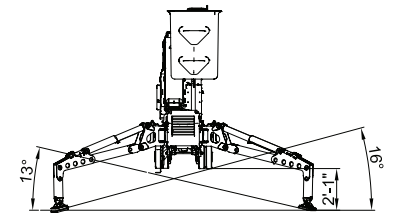

# PLATFORM BASKET 22.10 46KV

72' WORKING HEIGHT

## SPECIFICATIONS

<b>Max. working height</b>	72'
<b>Max. outreach</b>	32'8" (at 300lbs)
<b>Max. basket load</b>	300 lbs
<b>Basket size</b>	2'5" x 1'11" x 3'5" (1-man bucket interior)
<b>Basket rotation</b>	± 90°
<b>Turret rotation</b>	± 180°
<b>Traveling length</b>	25'5"
<b>Traveling height</b>	6'9" (narrow mode) / 7'5" (wide mode)
<b>Traveling width</b>	34.5" (narrow mode) / 44" (wide mode)
<b>Outrigger Spread</b>	14'7" x 14'7"
<b>Battery</b>	12V Emergency Descent System
<b>Diesel engine</b>	Kubota Diesel, 15 HP
<b>Total weight</b>	7,937 lbs
<b>Gradability, max. across slope</b>	29% (16°)
<b>Gradability, max. up and down slope</b>	29% (16°)
<b>Deployment ability on slopes up to</b>	29% (16°)

## DIAGRAMS

DATA AND DIMENSIONS ARE INDICATIVE AND NOT BINDING

### ADD-ON OPTIONS:

- White Rubber Non-Marking Tracks
- Custom Colors