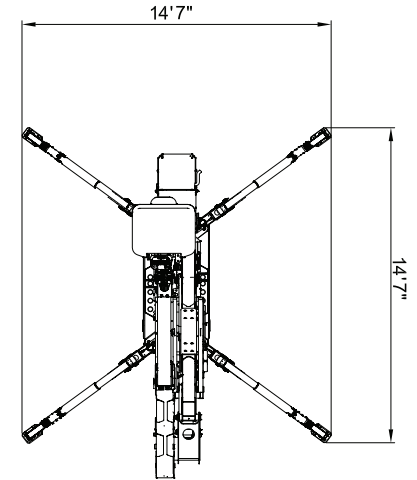

# PLATFORM BASKET 22.10 46KV

72' WORKING HEIGHT

## SPECIFICATIONS

<b>Max. working height</b>	72'
<b>Max. outreach</b>	32'8" (at 300lbs)
<b>Max. basket load</b>	300 lbs
<b>Basket size</b>	2'5" x 1'11" x 3'5" (1-man bucket interior)
<b>Basket rotation</b>	± 90°
<b>Turret rotation</b>	± 180°
<b>Traveling length</b>	25'5"
<b>Traveling height</b>	6'9" (narrow mode) / 7'5" (wide mode)
<b>Traveling width</b>	34.5" (narrow mode) / 44" (wide mode)
<b>Outrigger Spread</b>	14'7" x 14'7"
<b>Battery</b>	12V Emergency Descent System
<b>Diesel engine</b>	Kubota Diesel, 15 HP
<b>Total weight</b>	7,937 lbs
<b>Gradability, max. across slope</b>	29% (16°)
<b>Gradability, max. up and down slope</b>	29% (16°)
<b>Deployment ability on slopes up to</b>	29% (16°)

## DIAGRAMS

DATA AND DIMENSIONS ARE INDICATIVE AND NOT BINDING

### ADD-ON OPTIONS:

- White Rubber Non-Marking Tracks
- Custom Colors