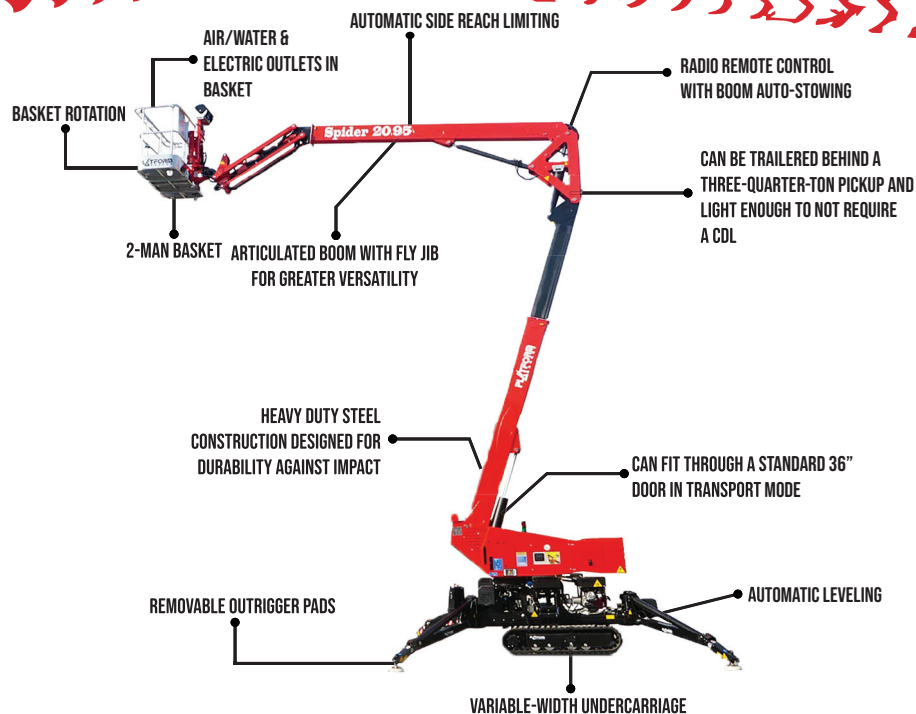

# PLATFORM BASKET 20.95

## 64' WORKING HEIGHT

### SPECIFICATIONS

<b>Max. working height</b>	64'
<b>Max. outreach</b>	31'2"
<b>Max. basket load</b>	551 lbs
<b>Basket size</b>	4'8" x 1'11" x 3'7" (2-man basket interior)
<b>Basket rotation</b>	+ / - 90°
<b>Turret rotation</b>	+ / - 180°
<b>Traveling length</b>	18'2" (15'11" without basket)
<b>Traveling height</b>	6'6" (narrow mode) / 7'3" (wide mode)
<b>Traveling width</b>	2'7" (narrow mode) / 3'6" (wide mode)
<b>Outrigger Spread</b>	10'8" x 10'12"
<b>Battery</b>	24V Lithium Ion Hybrid Power
<b>Engine</b>	Kubota Diesel, 11 HP
<b>Total weight</b>	6,283 lbs
<b>Gradability, max. across slope</b>	31% (17°)
<b>Gradability, max. up and down slope</b>	36% (20°)
<b>Deployment ability on slopes up to</b>	31% (17°)

### ADD-ON OPTIONS:

- White Rubber Non-Marking Tracks
- Custom Colors