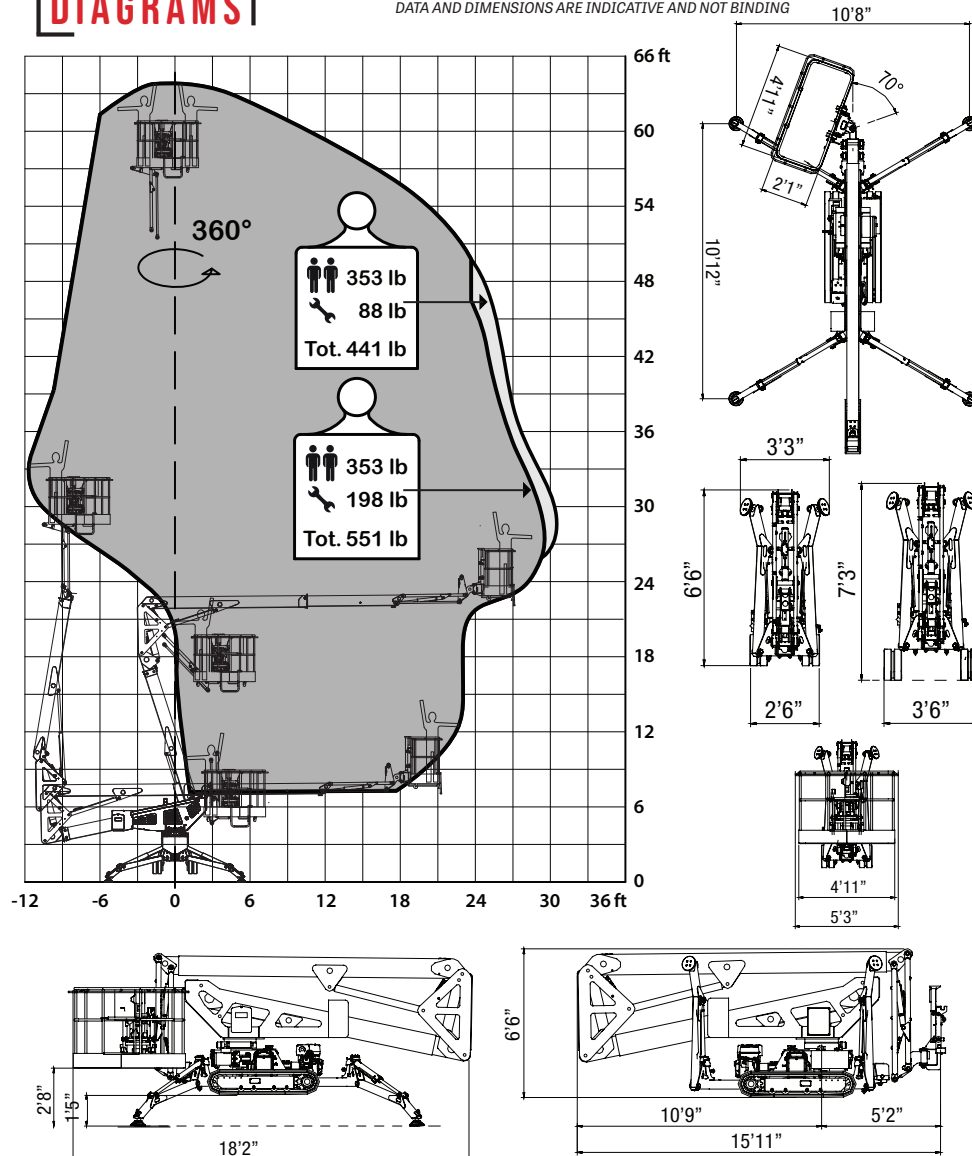

## 64' WORKING HEIGHT

### SPECIFICATIONS

<b>Max. working height</b>	64'
<b>Max. outreach</b>	31'2"
<b>Max. basket load</b>	551 lbs
<b>Basket size</b>	4'8" x 1'11" x 3'7" (2-man basket interior)
<b>Basket rotation</b>	+ / - 90°
<b>Turret rotation</b>	+ / - 180°
<b>Traveling length</b>	18'2" (15'11" without basket)
<b>Traveling height</b>	6'6" (narrow mode) / 7'3" (wide mode)
<b>Traveling width</b>	2'7" (narrow mode) / 3'6" (wide mode)
<b>Outrigger Spread</b>	10'8" x 10'12"
<b>Battery</b>	24V Lithium Ion Hybrid Power
<b>Engine</b>	Kubota Diesel, 11 HP
<b>Total weight</b>	6,283 lbs
<b>Gradability, max. across slope</b>	31% (17°)
<b>Gradability, max. up and down slope</b>	36% (20°)
<b>Deployment ability on slopes up to</b>	31% (17°)

### DIAGRAMS

DATA AND DIMENSIONS ARE INDICATIVE AND NOT BINDING

### ADD-ON OPTIONS:

- White Rubber Non-Marking Tracks
- Custom Colors