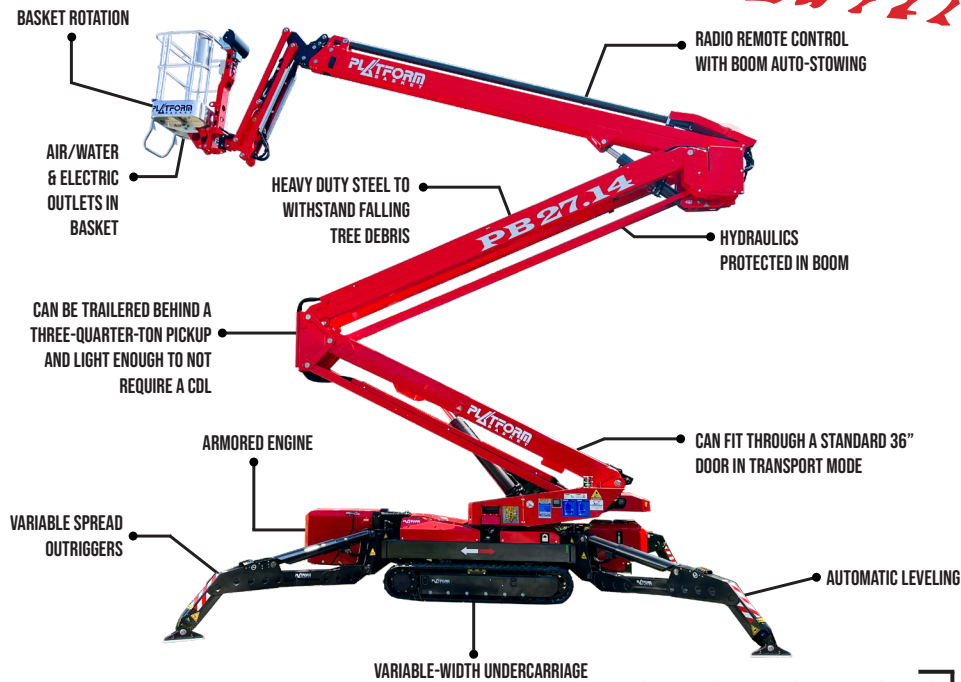

# PLATFORM BASKET 27.14

## 89' WORKING HEIGHT

### SPECIFICATIONS

<b>Max. working height</b>	89'
<b>Max. outreach</b>	50' (wide mode) / 35' (narrow mode)
<b>Max. basket load</b>	507 lbs
<b>Basket size</b>	2'3" x 1'11" x 3'7" (1-man basket interior)
<b>Basket rotation</b>	+ / - 90°
<b>Turret rotation</b>	+ / - 180°
<b>Traveling length</b>	23'3" (20'7" without basket)
<b>Traveling height</b>	6'6"
<b>Traveling width</b>	2'11" (narrow mode) / 4'3" (wide mode)
<b>Outrigger Spread</b>	15'6" x 17'2" wide position / 11'5" x 21" narrow position
<b>Battery</b>	12V Emergency Descent System
<b>Diesel Engine</b>	Kubota Diesel, 22 HP
<b>Total weight</b>	11,500 lbs
<b>Gradability, max. across slope</b>	31% (17°)
<b>Gradability, max. up and down slope</b>	31% (17°)
<b>Deployment ability on slopes up to</b>	31% (17°)

### ADD-ON OPTIONS:

- White Rubber Non-Marking Tracks
- Custom Colors
- 2-man Basket
- Hybrid 24V Lithium Battery Pack
- Wind Gauge to Monitor Max Wind Speed
- Intercom
- Basket Light