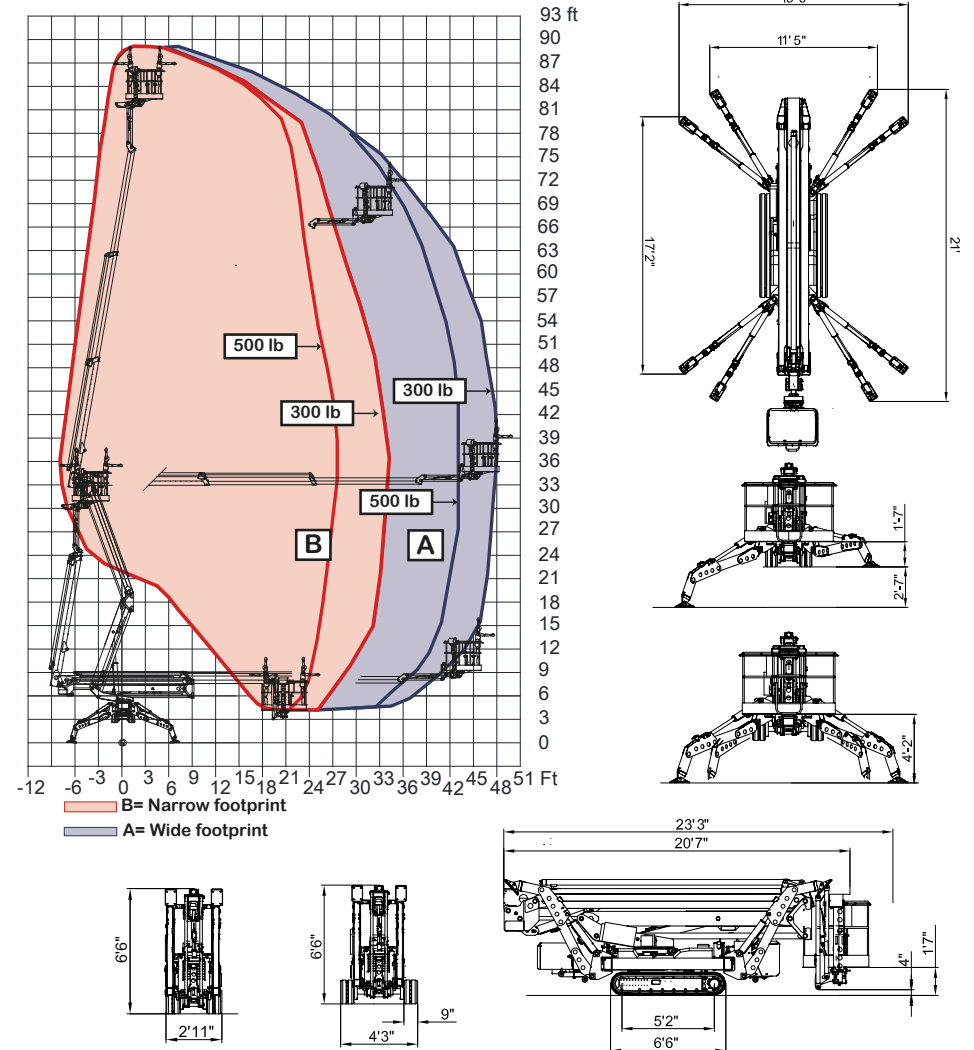

## 89' WORKING HEIGHT

### SPECIFICATIONS

<b>Max. working height</b>	89'
<b>Max. outreach</b>	50' (wide mode) / 35' (narrow mode)
<b>Max. basket load</b>	507 lbs
<b>Basket size</b>	2'3" x 1'11" x 3'7" (1-man basket interior)
<b>Basket rotation</b>	+ / - 90°
<b>Turret rotation</b>	+ / - 180°
<b>Traveling length</b>	23'3" (20'7" without basket)
<b>Traveling height</b>	6'6"
<b>Traveling width</b>	2'11" (narrow mode) / 4'3" (wide mode)
<b>Outrigger Spread</b>	15'6" x 17'2" wide position / 11'5" x 21" narrow position
<b>Battery</b>	12V Emergency Descent System
<b>Diesel Engine</b>	Kubota Diesel, 22 HP
<b>Total weight</b>	11,500 lbs
<b>Gradability, max. across slope</b>	31% (17°)
<b>Gradability, max. up and down slope</b>	31% (17°)
<b>Deployment ability on slopes up to</b>	31% (17°)

### DIAGRAMS

DATA AND DIMENSIONS ARE INDICATIVE AND NOT BINDING