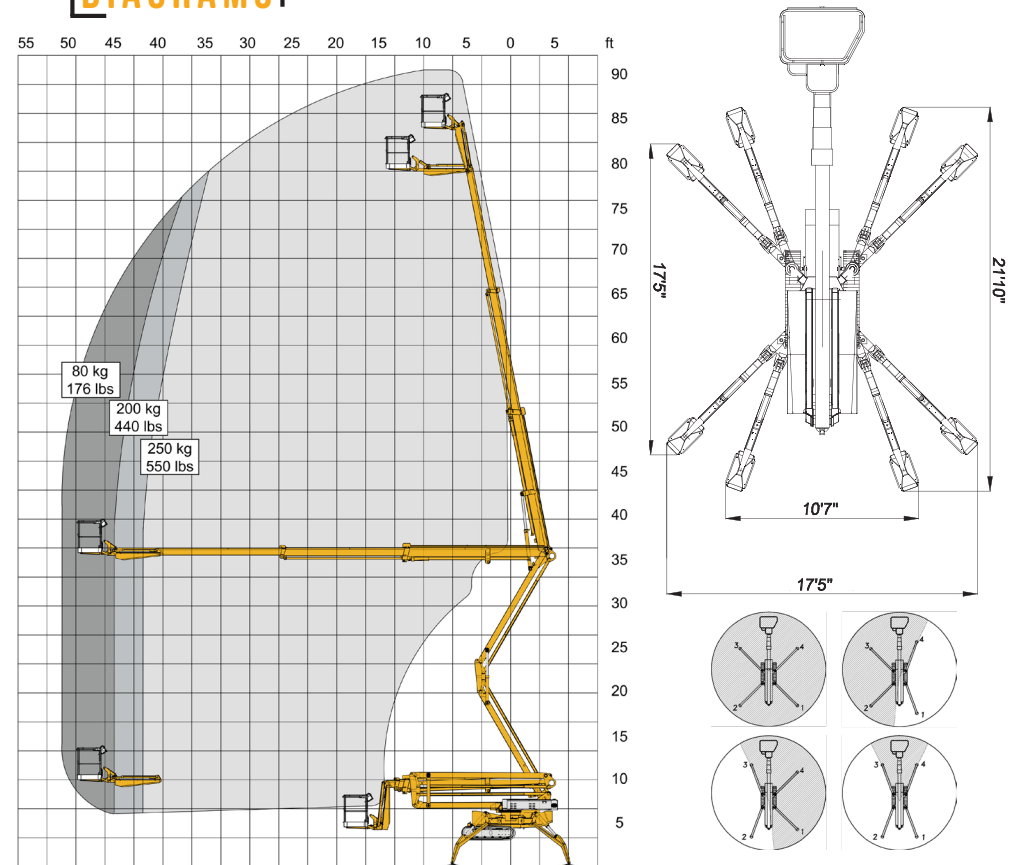

## 90' WORKING HEIGHT

### SPECIFICATIONS

<b>Max. working height</b>	90'2"
<b>Max. outreach</b>	49' (at 176 lbs)
<b>Max. basket load</b>	550 lbs
<b>Basket size</b>	2'8" x 2'6" x 3'7" (1-man basket interior)
<b>Basket rotation</b>	+ / - 41°
<b>Turret rotation</b>	+ / - 355°
<b>Traveling length</b>	24'1" (21'7" without basket)
<b>Traveling height</b>	7'2"
<b>Traveling width</b>	3'8" (narrow mode) / 4'11" (wide mode)
<b>Outrigger Spread</b>	17'5" x 17'5" wide position / 21'10" x 10'7" narrow position
<b>Battery</b>	24V 200Ah/5h
<b>Charger</b>	24V / 25A
<b>Diesel engine</b>	14kW / 18.8HP
<b>Total weight</b>	11,420 lbs
<b>Gradability, max. across slope</b>	35% (19.3°)
<b>Gradability, max. up and down slope</b>	35% (19.3°)
<b>Deployment ability on slopes up to</b>	40% (21.8°)

### DIAGRAMS

DATA AND DIMENSIONS ARE INDICATIVE AND NOT BINDING