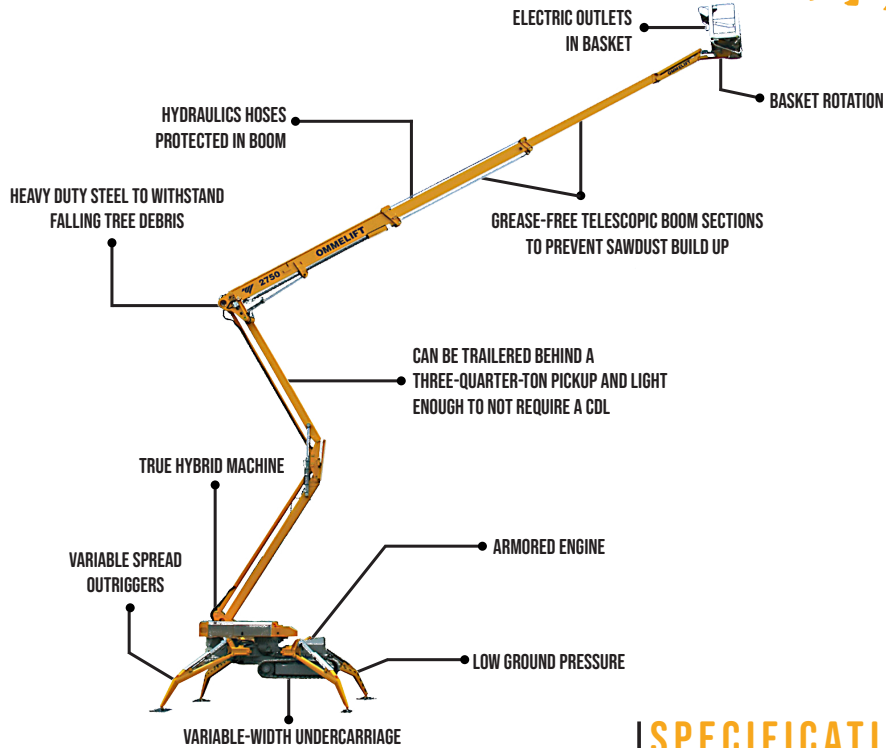

# OMMELIFT 2750

## 90' WORKING HEIGHT

### SPECIFICATIONS

<b>Max. working height</b>	90'2"
<b>Max. outreach</b>	49' (at 176 lbs)
<b>Max. basket load</b>	550 lbs
<b>Basket size</b>	2'8" x 2'6" x 3'7" (1-man basket interior)
<b>Basket rotation</b>	+ / - 41°
<b>Turret rotation</b>	+ / - 355°
<b>Traveling length</b>	24'1" (21'7" without basket)
<b>Traveling height</b>	7'2"
<b>Traveling width</b>	3'8" (narrow mode) / 4'11" (wide mode)
<b>Outrigger Spread</b>	17'5" x 17'5" wide position / 21'10" x 10'7" narrow position
<b>Battery</b>	24V 200Ah/5h
<b>Charger</b>	24V / 25A
<b>Diesel engine</b>	14kW / 18.8HP
<b>Total weight</b>	11,420 lbs
<b>Gradability, max. across slope</b>	35% (19.3°)
<b>Gradability, max. up and down slope</b>	35% (19.3°)
<b>Deployment ability on slopes up to</b>	40% (21.8°)

### ADD-ON OPTIONS:

- White Rubber Non-Marking Tracks
- Custom Colors
- Spotlight in Basket
- Flashing Beacon Lights on Boom Stabilizers (5)
- Radio Remote Control Drive
- Auto Leveling
- Intercom
- 2nd Electric Drive Motor