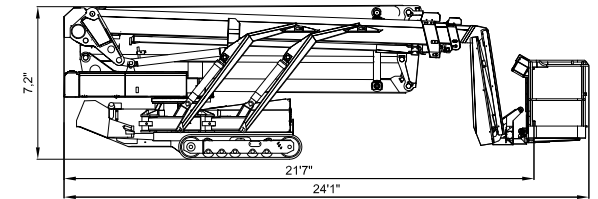

## 90' WORKING HEIGHT

### SPECIFICATIONS

<b>Max. working height</b>	90'2"
<b>Max. outreach</b>	49' (at 176 lbs)
<b>Max. basket load</b>	550 lbs
<b>Basket size</b>	2'8" x 2'6" x 3'7" (1-man basket interior)
<b>Basket rotation</b>	+ / - 41°
<b>Turret rotation</b>	+ / - 355°
<b>Traveling length</b>	24'1" (21'7" without basket)
<b>Traveling height</b>	7'2"
<b>Traveling width</b>	3'8" (narrow mode) / 4'11" (wide mode)
<b>Outrigger Spread</b>	17'5" x 17'5" wide position / 21'10" x 10'7" narrow position
<b>Battery</b>	24V 200Ah/5h
<b>Charger</b>	24V / 25A
<b>Diesel engine</b>	14kW / 18.8HP
<b>Total weight</b>	11,420 lbs
<b>Gradability, max. across slope</b>	35% (19.3°)
<b>Gradability, max. up and down slope</b>	35% (19.3°)
<b>Deployment ability on slopes up to</b>	40% (21.8°)

### DIAGRAMS

DATA AND DIMENSIONS ARE INDICATIVE AND NOT BINDING