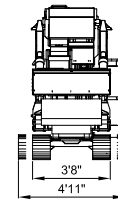

## 90' WORKING HEIGHT

### SPECIFICATIONS

<b>Max. working height</b>	90'2"
<b>Max. outreach</b>	49' (at 176 lbs)
<b>Max. basket load</b>	550 lbs
<b>Basket size</b>	2'8" x 2'6" x 3'7" (1-man basket interior)
<b>Basket rotation</b>	+ / - 41°
<b>Turret rotation</b>	+ / - 355°
<b>Traveling length</b>	24'1" (21'7" without basket)
<b>Traveling height</b>	7'2"
<b>Traveling width</b>	3'8" (narrow mode) / 4'11" (wide mode)
<b>Outrigger Spread</b>	17'5" x 17'5" wide position / 21'10" x 10'7" narrow position
<b>Battery</b>	24V 200Ah/5h
<b>Charger</b>	24V / 25A
<b>Diesel engine</b>	14kW / 18.8HP
<b>Total weight</b>	11,420 lbs
<b>Gradability, max. across slope</b>	35% (19.3°)
<b>Gradability, max. up and down slope</b>	35% (19.3°)
<b>Deployment ability on slopes up to</b>	40% (21.8°)

### DIAGRAMS

DATA AND DIMENSIONS ARE INDICATIVE AND NOT BINDING