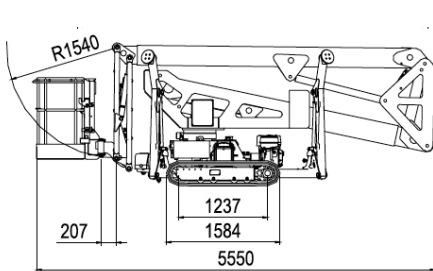

## Platform Basket 20.95

DATA DIMENSIONS AND FEATURES ARE INDICATIVE AND NOT BINDING.

## TECHNICAL DATA Platform Basket 20.95

Max Working height, ft	69'
Side Reach at 551 lbs	31'2"
Turret Rotation	± 400°
Basket Rotation	± 90°
Basket Dimensions	4'9" x 2'3"
Length (Transport)	18'2" (16' without basket)
Width (Min/Max)	31"
Height Stowed (Min/Max)	6'5"
Outrigger Spread	10'7" x 12'9"
Driving Speed	.9 MPH
Gradeability (Uphill)	20°
Gradeability (Sideslope)	17°
Max Capacity	551 lbs
Diesel Engine (Kubota)	11 HP
Total Weight of the Machine	6,283 lbs