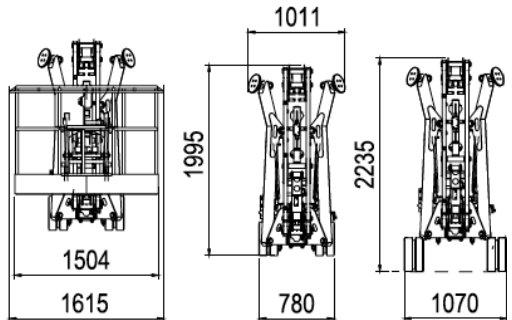

## Platform Basket 20.95

DATA DIMENSIONS AND FEATURES ARE INDICATIVE AND NOT BINDING.

## TECHNICAL DATA Platform Basket 20.95

Max Working height, ft	69'
Side Reach at 551 lbs	31'2"
Turret Rotation	± 400°
Basket Rotation	± 90°
Basket Dimensions	4'9" x 2'3"
Length (Transport)	18'2" (16' without basket)
Width (Min/Max)	31"
Height Stowed (Min/Max)	6'5"
Outrigger Spread	10'7" x 12'9"
Driving Speed	.9 MPH
Gradeability (Uphill)	20°
Gradeability (Sideslope)	17°
Max Capacity	551 lbs
Diesel Engine (Kubota)	11 HP
Total Weight of the Machine	6,283 lbs

## OPTIONS

---

White Rubber Non-Marking Tracks

Custom Colors

Hybrid Options