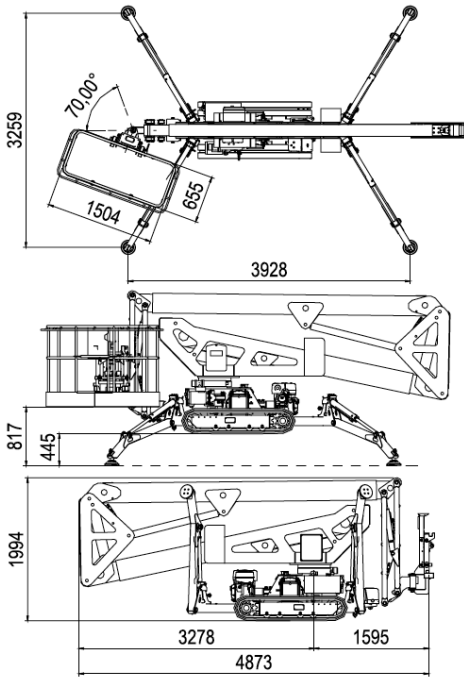

## Platform Basket 20.95

DATA DIMENSIONS AND FEATURES ARE INDICATIVE AND NOT BINDING.

## TECHNICAL DATA Platform Basket 20.95

Max Working height, ft	69'
Side Reach at 551 lbs	31'2"
Turret Rotation	± 400°
Basket Rotation	± 90°
Basket Dimensions	4'9" x 2'3"
Length (Transport)	18'2" (16' without basket)
Width (Min/Max)	31"
Height Stowed (Min/Max)	6'5"
Outrigger Spread	10'7" x 12'9"
Driving Speed	.9 MPH
Gradeability (Uphill)	20°
Gradeability (Sideslope)	17°
Max Capacity	551 lbs
Diesel Engine (Kubota)	11 HP
Total Weight of the Machine	6,283 lbs

## OPTIONS

---

White Rubber Non-Marking Tracks

Custom Colors

Hybrid Options