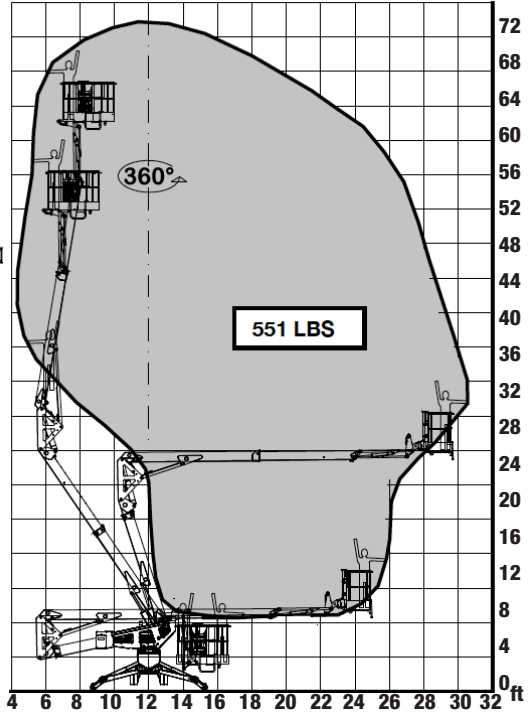

## Platform Basket 20.95

DATA DIMENSIONS AND FEATURES ARE INDICATIVE AND NOT BINDING.

## TECHNICAL DATA Platform Basket 20.95

Max Working height, ft	69'
Side Reach at 551 lbs	31'2"
Turret Rotation	± 400°
Basket Rotation	± 90°
Basket Dimensions	4'9" x 2'3"
Length (Transport)	18'2" (16' without basket)
Width (Min/Max)	31"
Height Stowed (Min/Max)	6'5"
Outrigger Spread	10'7" x 12'9"
Driving Speed	.9 MPH
Gradeability (Uphill)	20°
Gradeability (Sideslope)	17°
Max Capacity	551 lbs
Diesel Engine (Kubota)	11 HP
Total Weight of the Machine	6,283 lbs

## OPTIONS

---

White Rubber Non-Marking Tracks

Custom Colors

Hybrid Options