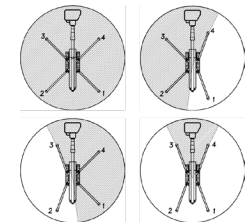

# OMMELIFT 3710

## SPECIFICATIONS

<b>Max. working height</b>	121'4"
<b>Max. outreach</b>	44'9" (at 176 lbs)
<b>Max. basket load</b>	550 lbs
<b>Basket size</b>	2'8" x 2'6" x 3'7" (1-man basket interior)
<b>Basket rotation</b>	+ / - 41°
<b>Turret rotation</b>	+ / - 355°
<b>Traveling length</b>	26'7" / (24'6" without basket)
<b>Traveling height</b>	6'6"
<b>Traveling width</b>	3'8" (narrow mode) / 4'11" (wide mode)
<b>Outrigger Spread</b>	17'5" X 17'5" wide position / 21'10" x 10'6" narrow position
<b>Battery</b>	24V/400Ah/5h
<b>Charger</b>	24V / 25A
<b>Diesel engine</b>	14kW / 18.8HP
<b>Total weight</b>	12,566 lbs
<b>Gradability, max. across slope</b>	35% (19.3°)
<b>Gradability, max. up and down slope</b>	35% (19.3°)
<b>Deployment ability on slopes up to</b>	30% (16.7°)

## DIAGRAMS

DATA AND DIMENSIONS ARE INDICATIVE AND NOT BINDING