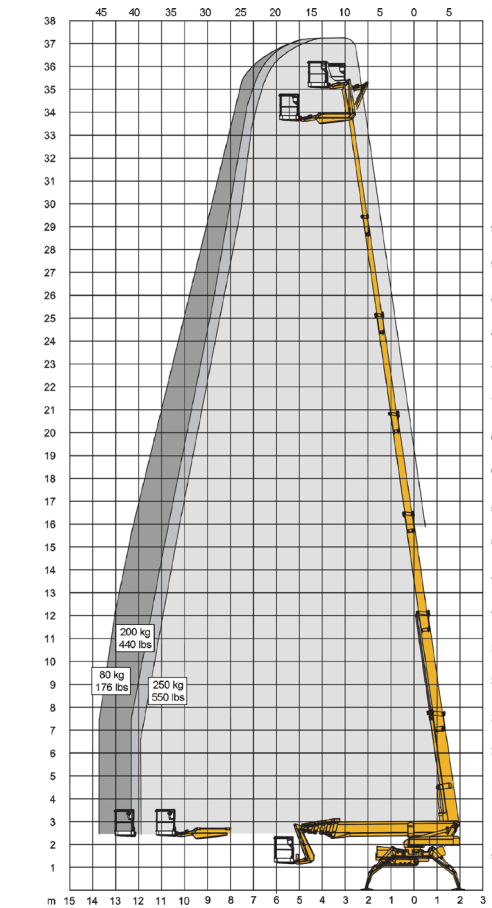

# OMMELIFT 3710

## SPECIFICATIONS

<b>Max. working height</b>	121'4"
<b>Max. outreach</b>	44'9" (at 176 lbs)
<b>Max. basket load</b>	550 lbs
<b>Basket size</b>	2'8" x 2'6" x 3'7" (1-man basket interior)
<b>Basket rotation</b>	+ / - 41°
<b>Turret rotation</b>	+ / - 355°
<b>Traveling length</b>	26'7" / (24'6" without basket)
<b>Traveling height</b>	6'6"
<b>Traveling width</b>	3'8" (narrow mode) / 4'11" (wide mode)
<b>Outrigger Spread</b>	17'5" X 17'5" wide position / 21'10" x 10'6" narrow position
<b>Battery</b>	24V/400Ah/5h
<b>Charger</b>	24V / 25A
<b>Diesel engine</b>	14kW / 18.8HP
<b>Total weight</b>	12,566 lbs
<b>Gradability, max. across slope</b>	35% (19.3°)
<b>Gradability, max. up and down slope</b>	35% (19.3°)
<b>Deployment ability on slopes up to</b>	30% (16.7°)

## DIAGRAMS

DATA AND DIMENSIONS ARE INDICATIVE AND NOT BINDING