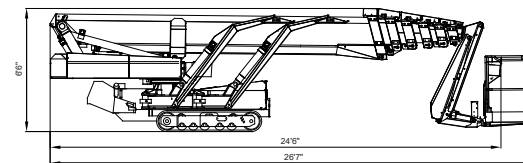

# OMMELIFT 3710

## SPECIFICATIONS

<b>Max. working height</b>	121'4"
<b>Max. outreach</b>	44'9" (at 176 lbs)
<b>Max. basket load</b>	550 lbs
<b>Basket size</b>	2'8" x 2'6" x 3'7" (1-man basket interior)
<b>Basket rotation</b>	+ / - 41°
<b>Turret rotation</b>	+ / - 355°
<b>Traveling length</b>	26'7" / (24'6" without basket)
<b>Traveling height</b>	6'6"
<b>Traveling width</b>	3'8" (narrow mode) / 4'11" (wide mode)
<b>Outrigger Spread</b>	17'5" X 17'5" wide position / 21'10" x 10'6" narrow position
<b>Battery</b>	24V/400Ah/5h
<b>Charger</b>	24V / 25A
<b>Diesel engine</b>	14kW / 18.8HP
<b>Total weight</b>	12,566 lbs
<b>Gradability, max. across slope</b>	35% (19.3°)
<b>Gradability, max. up and down slope</b>	35% (19.3°)
<b>Deployment ability on slopes up to</b>	30% (16.7°)

## DIAGRAMS

DATA AND DIMENSIONS ARE INDICATIVE AND NOT BINDING