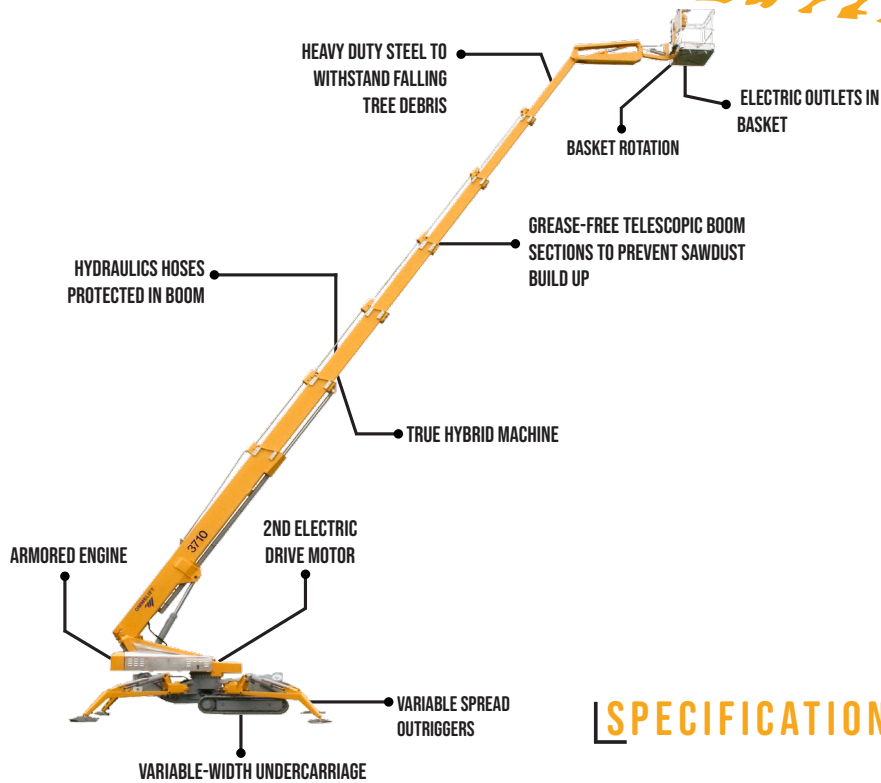

# OMMELIFT 3710

## SPECIFICATIONS

<b>Max. working height</b>	121'4"
<b>Max. outreach</b>	44'9" (at 176 lbs)
<b>Max. basket load</b>	550 lbs
<b>Basket size</b>	2'8" x 2'6" x 3'7" (1-man basket interior)
<b>Basket rotation</b>	+ / - 41°
<b>Turret rotation</b>	+ / - 355°
<b>Traveling length</b>	26'7" / (24'6" without basket)
<b>Traveling height</b>	6'6"
<b>Traveling width</b>	3'8" (narrow mode) / 4'11" (wide mode)
<b>Outrigger Spread</b>	17'5" X 17'5" wide position / 21'10" x 10'6" narrow position
<b>Battery</b>	24V/400Ah/5h
<b>Charger</b>	24V / 25A
<b>Diesel engine</b>	14kW / 18.8HP
<b>Total weight</b>	12,566 lbs
<b>Gradability, max. across slope</b>	35% (19.3°)
<b>Gradability, max. up and down slope</b>	35% (19.3°)
<b>Deployment ability on slopes up to</b>	30% (16.7°)

## DIAGRAMS

DATA AND DIMENSIONS ARE INDICATIVE AND NOT BINDING

## ADD-ON OPTIONS:

- White Rubber Non-Marking Tracks
- Custom Colors
- Spotlight in Basket
- Flashing Beacon Lights on Boom Stabilizers (5)
- Radio Remote Control Drive
- Auto Leveling
- Intercom
- Battery only (400Ah) version