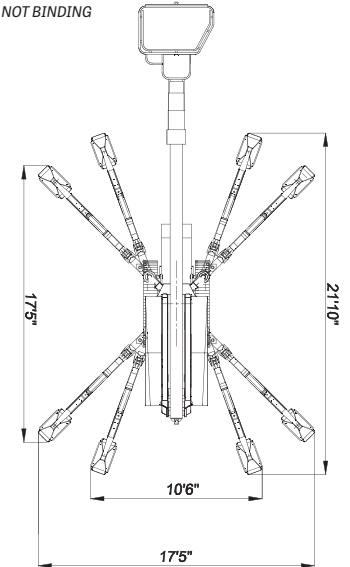

# OMMELIFT 3710

## SPECIFICATIONS

<b>Max. working height</b>	121'4"
<b>Max. outreach</b>	44'9" (at 176 lbs)
<b>Max. basket load</b>	550 lbs
<b>Basket size</b>	2'8" x 2'6" x 3'7" (1-man basket interior)
<b>Basket rotation</b>	+ / - 41°
<b>Turret rotation</b>	+ / - 355°
<b>Traveling length</b>	26'7" / (24'6" without basket)
<b>Traveling height</b>	6'6"
<b>Traveling width</b>	3'8" (narrow mode) / 4'11" (wide mode)
<b>Outrigger Spread</b>	17'5" X 17'5" wide position / 21'10" x 10'6" narrow position
<b>Battery</b>	24V/400Ah/5h
<b>Charger</b>	24V / 25A
<b>Diesel engine</b>	14kW / 18.8HP
<b>Total weight</b>	12,566 lbs
<b>Gradability, max. across slope</b>	35% (19.3°)
<b>Gradability, max. up and down slope</b>	35% (19.3°)
<b>Deployment ability on slopes up to</b>	30% (16.7°)

## DIAGRAMS

DATA AND DIMENSIONS ARE INDICATIVE AND NOT BINDING