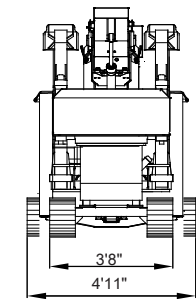

# OMMELIFT 3710

## SPECIFICATIONS

<b>Max. working height</b>	121'4"
<b>Max. outreach</b>	44'9" (at 176 lbs)
<b>Max. basket load</b>	550 lbs
<b>Basket size</b>	2'8" x 2'6" x 3'7" (1-man basket interior)
<b>Basket rotation</b>	+ / - 41°
<b>Turret rotation</b>	+ / - 355°
<b>Traveling length</b>	26'7" / (24'6" without basket)
<b>Traveling height</b>	6'6"
<b>Traveling width</b>	3'8" (narrow mode) / 4'11" (wide mode)
<b>Outrigger Spread</b>	17'5" X 17'5" wide position / 21'10" x 10'6" narrow position
<b>Battery</b>	24V/400Ah/5h
<b>Charger</b>	24V / 25A
<b>Diesel engine</b>	14kW / 18.8HP
<b>Total weight</b>	12,566 lbs
<b>Gradability, max. across slope</b>	35% (19.3°)
<b>Gradability, max. up and down slope</b>	35% (19.3°)
<b>Deployment ability on slopes up to</b>	30% (16.7°)

## DIAGRAMS

DATA AND DIMENSIONS ARE INDICATIVE AND NOT BINDING