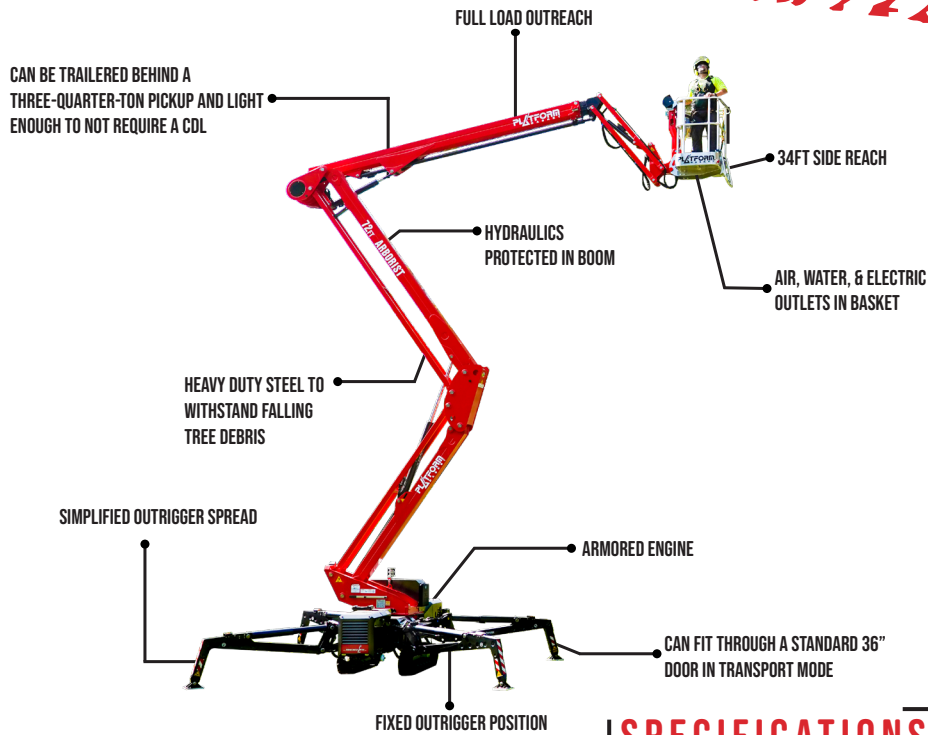

PLATFORM BASKET 72FT ARBORIST BY ARBORISTS

SPECIFICATIONS

Max. working height	72'
Max. outreach	34' (at 300 lbs)
Max. basket load	300 lbs
Basket size	2'3" x 1'11" x 3'7" (1-man basket interior)
Turret rotation	+ / - 180°
Traveling length	20'7" (19'3" without basket)
Traveling height	6'9" (narrow mode) / 7'1" (wide mode)
Traveling width	34.5" (narrow mode) / 44" (wide mode)
Outrigger Spread	14'7" x 14'7"
Battery	12V Emergency Descent System
Diesel engine	Kubota Diesel, 15HP
Total weight	6,900 lbs
Gradability, max. across slope	31% (17°)
Gradability, max. up and down slope	29% (16°)
Deployment ability on slopes up to	31% (17°)

DIAGRAMS

DATA AND DIMENSIONS ARE INDICATIVE AND NOT BINDING

ADD-ON OPTIONS:

- White Rubber Non-Marking Tracks
- Custom Colors