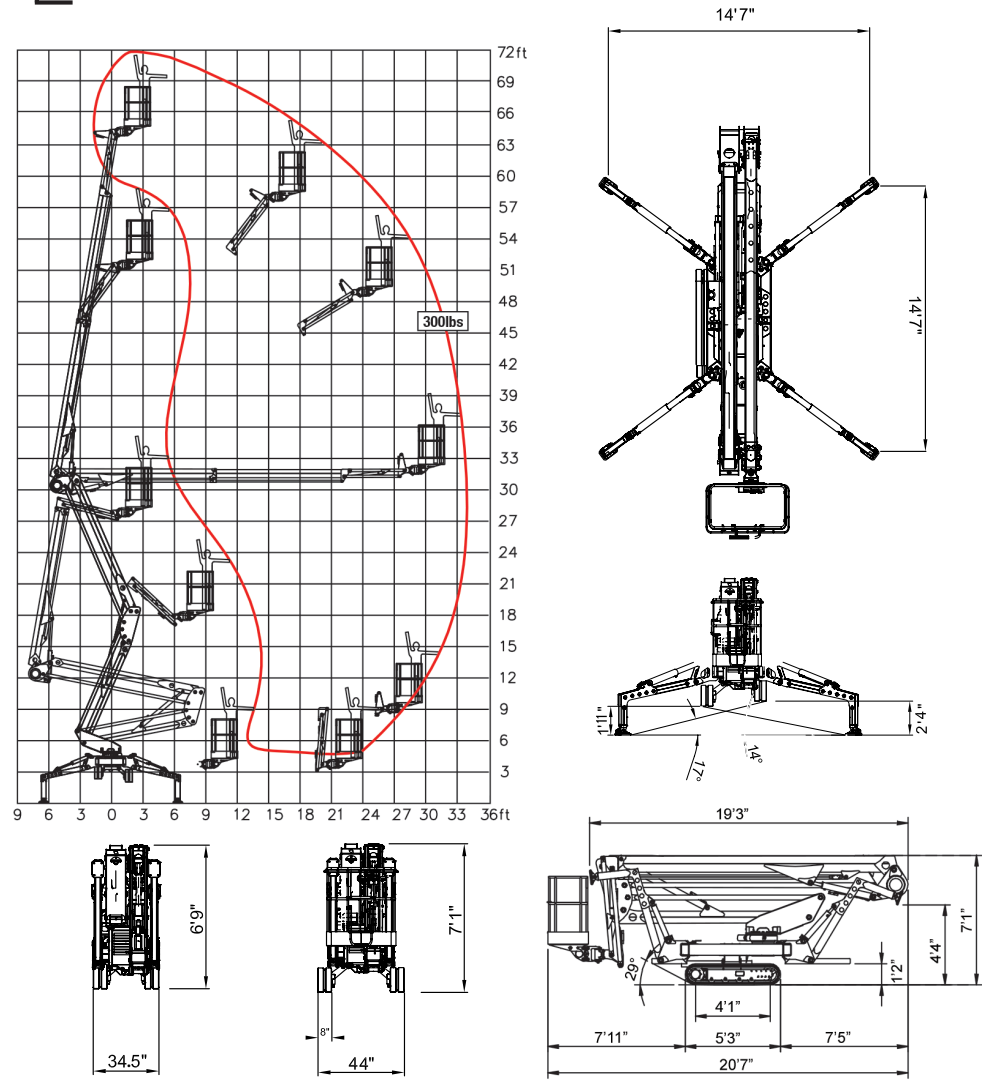

PLATFORM BASKET 72FT ARBORIST BY ARBORISTS

SPECIFICATIONS

Max. working height	72'
Max. outreach	34' (at 300 lbs)
Max. basket load	300 lbs
Basket size	2'3" x 1'11" x 3'7" (1-man basket interior)
Turret rotation	+ / - 180°
Traveling length	20'7" (19'3" without basket)
Traveling height	6'9" (narrow mode) / 7'1" (wide mode)
Traveling width	34.5" (narrow mode) / 44" (wide mode)
Outrigger Spread	14'7" x 14'7"
Battery	12V Emergency Descent System
Diesel engine	Kubota Diesel, 15HP
Total weight	6,900 lbs
Gradability, max. across slope	31% (17°)
Gradability, max. up and down slope	29% (16°)
Deployment ability on slopes up to	31% (17°)

DIAGRAMS

DATA AND DIMENSIONS ARE INDICATIVE AND NOT BINDING

ADD-ON OPTIONS:

- White Rubber Non-Marking Tracks
- Custom Colors