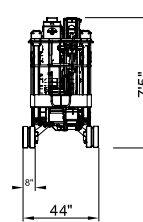

PLATFORM BASKET 22.10 46KV

SPECIFICATIONS

Max. working height	72'
Max. outreach	32'8" (at 300lbs)
Max. basket load	300 lbs
Basket size	2'5" x 1'11" x 3'5" (1-man bucket interior)
Basket rotation	± 90°
Turret rotation	± 180°
Traveling length	25'5"
Traveling height	6'9" (narrow mode) / 7'5" (wide mode)
Traveling width	34.5" (narrow mode) / 44" (wide mode)
Outrigger Spread	14'7" x 14'7"
Battery	12V Emergency Descent System
Diesel engine	15HP
Total weight	7,937 lbs
Gradability, max. across slope	29% (16°)
Gradability, max. up and down slope	29% (16°)
Deployment ability on slopes up to	29% (16°)

DIAGRAMS

DATA AND DIMENSIONS ARE INDICATIVE AND NOT BINDING

ADD-ON OPTIONS:

- White Rubber Non-Marking Tracks
- Custom Colors