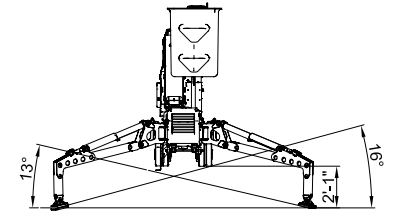

PLATFORM BASKET 22.10 46KV

SPECIFICATIONS

Max. working height	72'
Max. outreach	32'8" (at 300lbs)
Max. basket load	300 lbs
Basket size	2'5" x 1'11" x 3'5" (1-man bucket interior)
Basket rotation	± 90°
Turret rotation	± 180°
Traveling length	25'5"
Traveling height	6'9" (narrow mode) / 7'5" (wide mode)
Traveling width	34.5" (narrow mode) / 44" (wide mode)
Outrigger Spread	14'7" x 14'7"
Battery	12V Emergency Descent System
Diesel engine	15HP
Total weight	7,937 lbs
Gradability, max. across slope	29% (16°)
Gradability, max. up and down slope	29% (16°)
Deployment ability on slopes up to	29% (16°)

DIAGRAMS

DATA AND DIMENSIONS ARE INDICATIVE AND NOT BINDING

ADD-ON OPTIONS:

- White Rubber Non-Marking Tracks
- Custom Colors