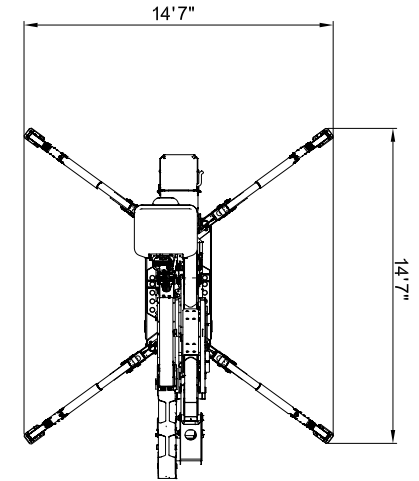

PLATFORM BASKET 22.10 46KV

SPECIFICATIONS

Max. working height	72'
Max. outreach	32'8" (at 300lbs)
Max. basket load	300 lbs
Basket size	2'5" x 1'11" x 3'5" (1-man bucket interior)
Basket rotation	± 90°
Turret rotation	± 180°
Traveling length	25'5"
Traveling height	6'9" (narrow mode) / 7'5" (wide mode)
Traveling width	34.5" (narrow mode) / 44" (wide mode)
Outrigger Spread	14'7" x 14'7"
Battery	12V Emergency Descent System
Diesel engine	15HP
Total weight	7,937 lbs
Gradability, max. across slope	29% (16°)
Gradability, max. up and down slope	29% (16°)
Deployment ability on slopes up to	29% (16°)

DIAGRAMS

DATA AND DIMENSIONS ARE INDICATIVE AND NOT BINDING

ADD-ON OPTIONS:

- White Rubber Non-Marking Tracks
- Custom Colors