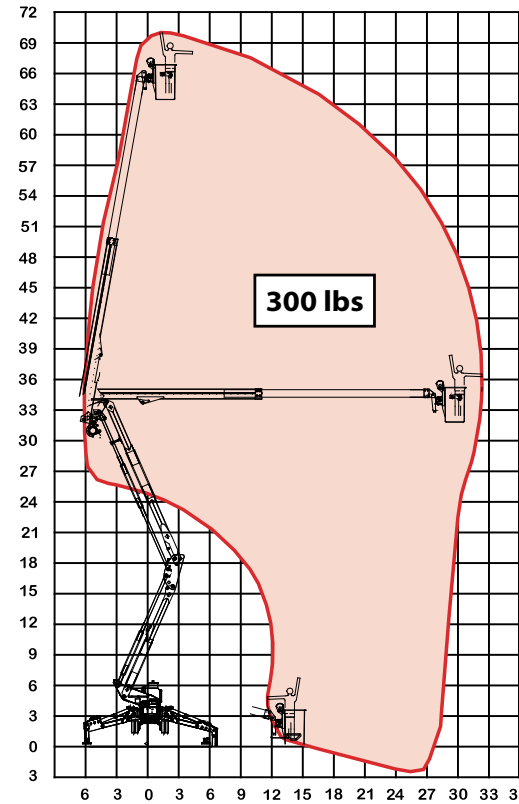

PLATFORM BASKET 22.10 46KV

SPECIFICATIONS

Max. working height	72'
Max. outreach	32'8" (at 300lbs)
Max. basket load	300 lbs
Basket size	2'5" x 1'11" x 3'5" (1-man bucket interior)
Basket rotation	± 90°
Turret rotation	± 180°
Traveling length	25'5"
Traveling height	6'9" (narrow mode) / 7'5" (wide mode)
Traveling width	34.5" (narrow mode) / 44" (wide mode)
Outrigger Spread	14'7" x 14'7"
Battery	12V Emergency Descent System
Diesel engine	15HP
Total weight	7,937 lbs
Gradability, max. across slope	29% (16°)
Gradability, max. up and down slope	29% (16°)
Deployment ability on slopes up to	29% (16°)

DIAGRAMS

DATA AND DIMENSIONS ARE INDICATIVE AND NOT BINDING

ADD-ON OPTIONS:

- White Rubber Non-Marking Tracks
- Custom Colors