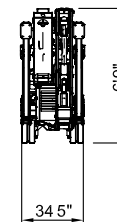

PLATFORM BASKET 22.10 46KV

SPECIFICATIONS

Max. working height	72'
Max. outreach	32'8" (at 300lbs)
Max. basket load	300 lbs
Basket size	2'5" x 1'11" x 3'5" (1-man bucket interior)
Basket rotation	± 90°
Turret rotation	± 180°
Traveling length	25'5"
Traveling height	6'9" (narrow mode) / 7'5" (wide mode)
Traveling width	34.5" (narrow mode) / 44" (wide mode)
Outrigger Spread	14'7" x 14'7"
Battery	12V Emergency Descent System
Diesel engine	15HP
Total weight	7,937 lbs
Gradability, max. across slope	29% (16°)
Gradability, max. up and down slope	29% (16°)
Deployment ability on slopes up to	29% (16°)

DIAGRAMS

DATA AND DIMENSIONS ARE INDICATIVE AND NOT BINDING

ADD-ON OPTIONS:

- White Rubber Non-Marking Tracks
- Custom Colors