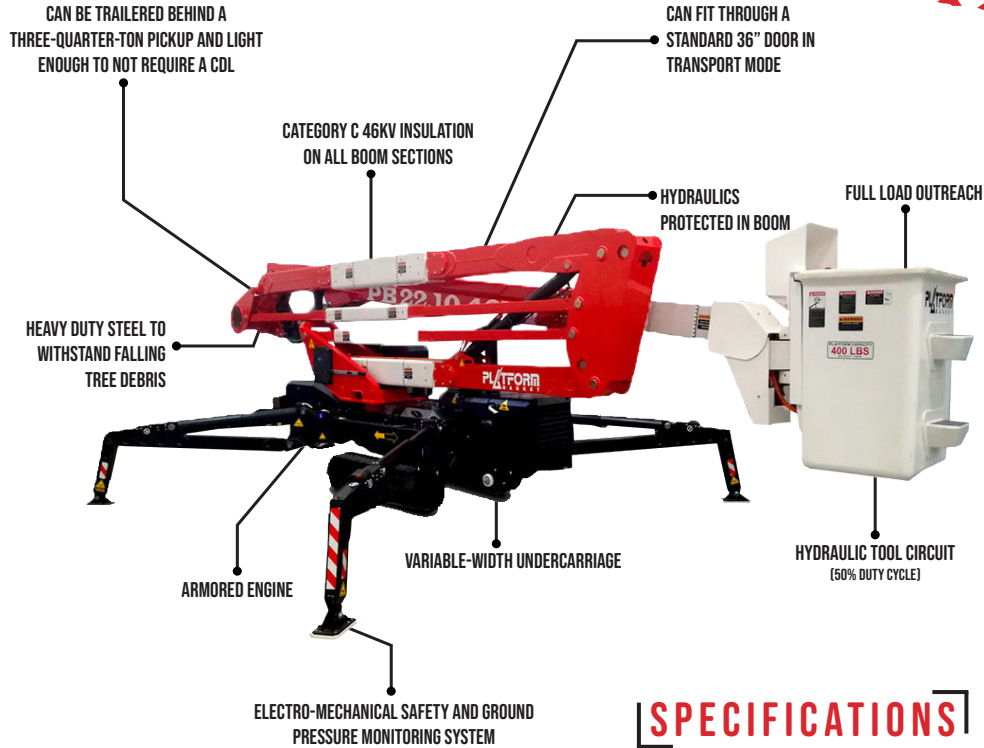

PLATFORM BASKET 22.10 46KV

SPECIFICATIONS

Max. working height	72'
Max. outreach	32'8" (at 300lbs)
Max. basket load	300 lbs
Basket size	2'5" x 1'11" x 3'5" (1-man bucket interior)
Basket rotation	± 90°
Turret rotation	± 180°
Traveling length	25'5"
Traveling height	6'9" (narrow mode) / 7'5" (wide mode)
Traveling width	34.5" (narrow mode) / 44" (wide mode)
Outrigger Spread	14'7" x 14'7"
Battery	12V Emergency Descent System
Diesel engine	15HP
Total weight	7,937 lbs
Gradability, max. across slope	29% (16°)
Gradability, max. up and down slope	29% (16°)
Deployment ability on slopes up to	29% (16°)

DIAGRAMS

DATA AND DIMENSIONS ARE INDICATIVE AND NOT BINDING

ADD-ON OPTIONS:

- White Rubber Non-Marking Tracks
- Custom Colors