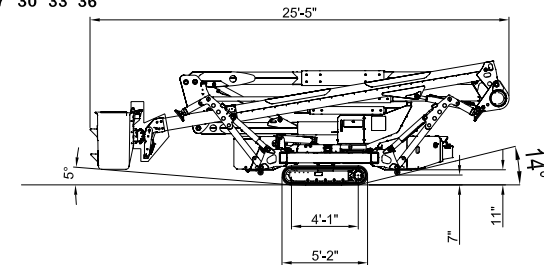

PLATFORM BASKET 22.10 46KV

SPECIFICATIONS

Max. working height	72'
Max. outreach	32'8" (at 300lbs)
Max. basket load	300 lbs
Basket size	2'5" x 1'11" x 3'5" (1-man bucket interior)
Basket rotation	± 90°
Turret rotation	± 180°
Traveling length	25'5"
Traveling height	6'9" (narrow mode) / 7'5" (wide mode)
Traveling width	34.5" (narrow mode) / 44" (wide mode)
Outrigger Spread	14'7" x 14'7"
Battery	12V Emergency Descent System
Diesel engine	15HP
Total weight	7,937 lbs
Gradability, max. across slope	29% (16°)
Gradability, max. up and down slope	29% (16°)
Deployment ability on slopes up to	29% (16°)

DIAGRAMS

DATA AND DIMENSIONS ARE INDICATIVE AND NOT BINDING

ADD-ON OPTIONS:

- White Rubber Non-Marking Tracks
- Custom Colors