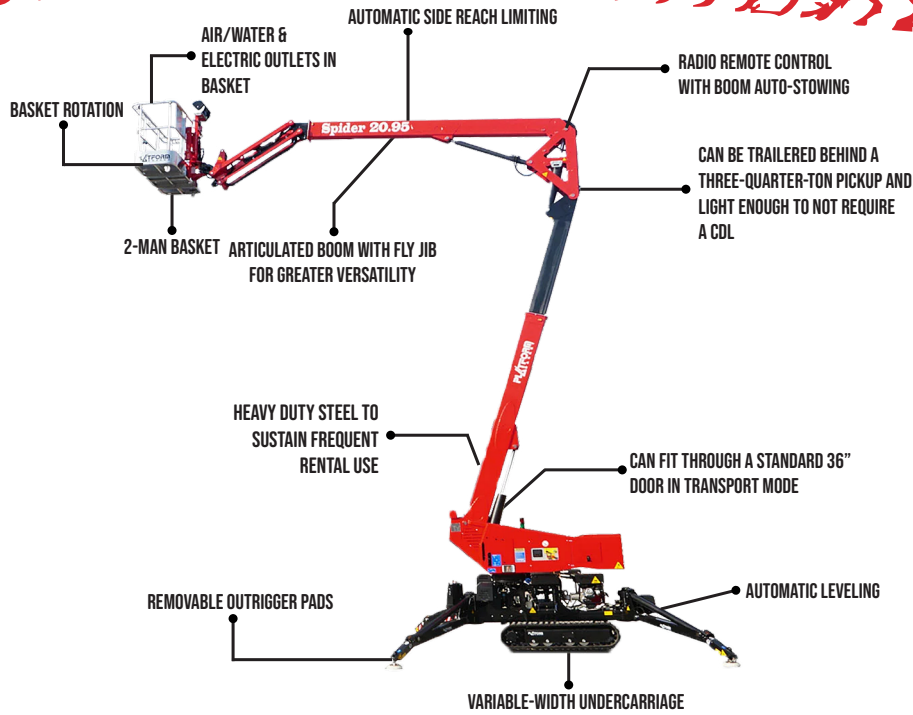

PLATFORM BASKET 20.95

64' WORKING HEIGHT

SPECIFICATIONS

Max. working height	64'
Max. outreach	31'2"
Max. basket load	551 lbs
Basket size	4'8" x 1'11" x 3'7" (2-man basket interior)
Basket rotation	+/- 90°
Turret rotation	+/- 180°
Traveling length	18'2" (15'11" without basket)
Traveling height	6'6" (narrow mode) / 7'3" (wide mode)
Traveling width	2'7" (narrow mode) / 3'6" (wide mode)
Outrigger Spread	10'8" x 10'12"
Battery	24V Lithium Ion Hybrid Power
Engine	Kubota Diesel, 11 HP
Total weight	6,283 lbs
Gradability, max. across slope	31% (17°)
Gradability, max. up and down slope	36% (20°)
Deployment ability on slopes up to	31% (17°)

DIAGRAMS

DATA AND DIMENSIONS ARE INDICATIVE AND NOT BINDING

ADD-ON OPTIONS:

- White Rubber Non-Marking Tracks
- Custom Colors