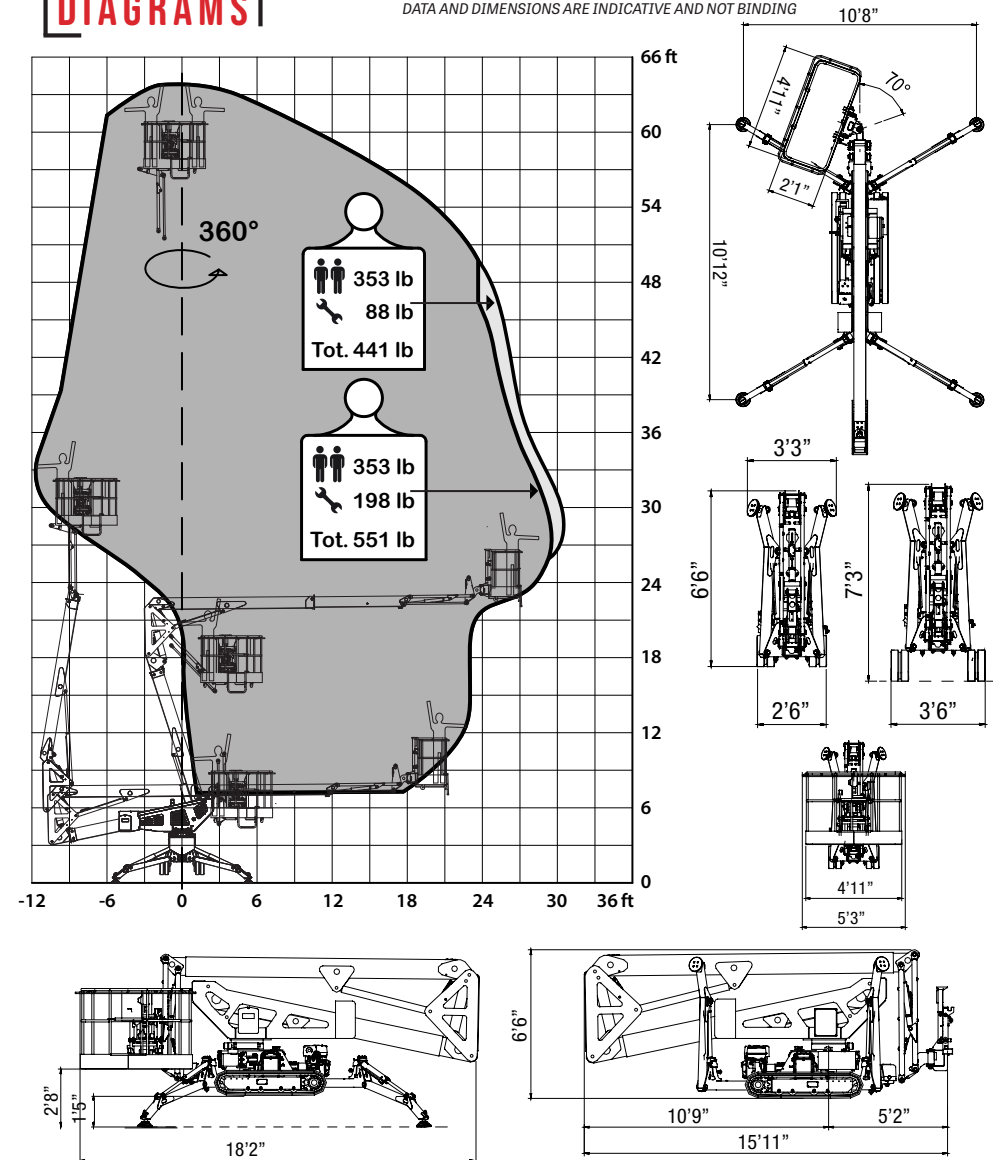

PLATFORM BASKET 20.95

64' WORKING HEIGHT

SPECIFICATIONS

Max. working height	64'
Max. outreach	31'2"
Max. basket load	551 lbs
Basket size	4'8" x 1'11" x 3'7" (2-man basket interior)
Basket rotation	+/- 90°
Turret rotation	+/- 180°
Traveling length	18'2" (15'11" without basket)
Traveling height	6'6" (narrow mode) / 7'3" (wide mode)
Traveling width	2'7" (narrow mode) / 3'6" (wide mode)
Outrigger Spread	10'8" x 10'12"
Battery	24V Lithium Ion Hybrid Power
Engine	Kubota Diesel, 11 HP
Total weight	6,283 lbs
Gradability, max. across slope	31% (17°)
Gradability, max. up and down slope	36% (20°)
Deployment ability on slopes up to	31% (17°)

DIAGRAMS

DATA AND DIMENSIONS ARE INDICATIVE AND NOT BINDING

ADD-ON OPTIONS:

- White Rubber Non-Marking Tracks
- Custom Colors