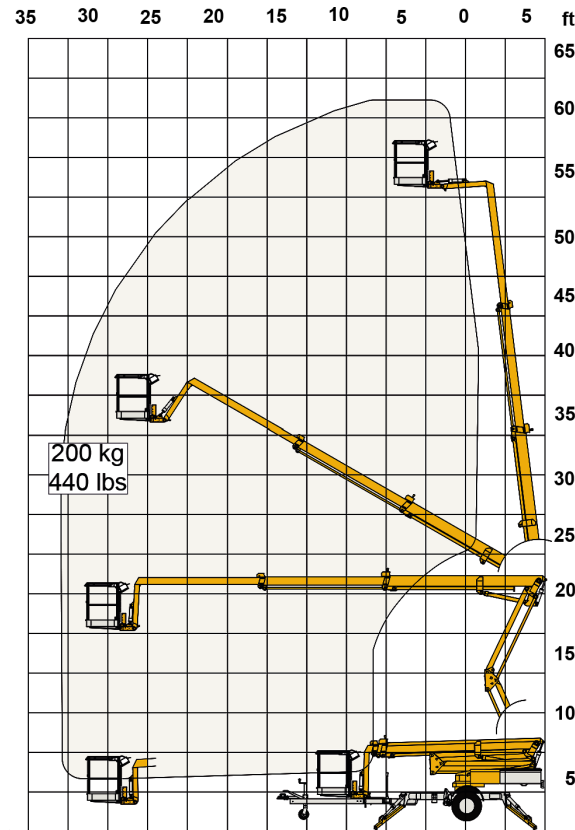

OMMELIFT 1830

60' WORKING HEIGHT

SPECIFICATIONS

Max. working height	60'
Max. outreach	33'5"
Max. basket load	440 lbs
Basket size	4'1" x 2'6" x 3'8" (2-man basket)
Basket rotation	+ / - 41°
Turret rotation	+ / - 355°
Traveling length	22'
Traveling height	6'6"
Traveling width	5'2"
Outrigger Spread	13'9" x 13'9"
Battery	24 V / 200 Ah / 5h
Engine	Diesel or Gasoline Engine Available as Add-On
Total weight	5,622 lbs
Gradability	14% (8°)
Ground to Tire Clearance at max set-up, ft (slope)	Min. 11" (9.4% / 5.4°)

DIAGRAMS

DATA AND DIMENSIONS ARE INDICATIVE AND NOT BINDING

ADD-ON OPTIONS:

- Wireless Drive and Auto-Leveling
- Custom Colors
- Spotlight in Basket
- Gasoline Engine with Oil Pump
- Holder for Nose Wheel
- Flashing Beacons on Stabilizers
- Battery Discharge Indicator & Time Counter on Electric Motor