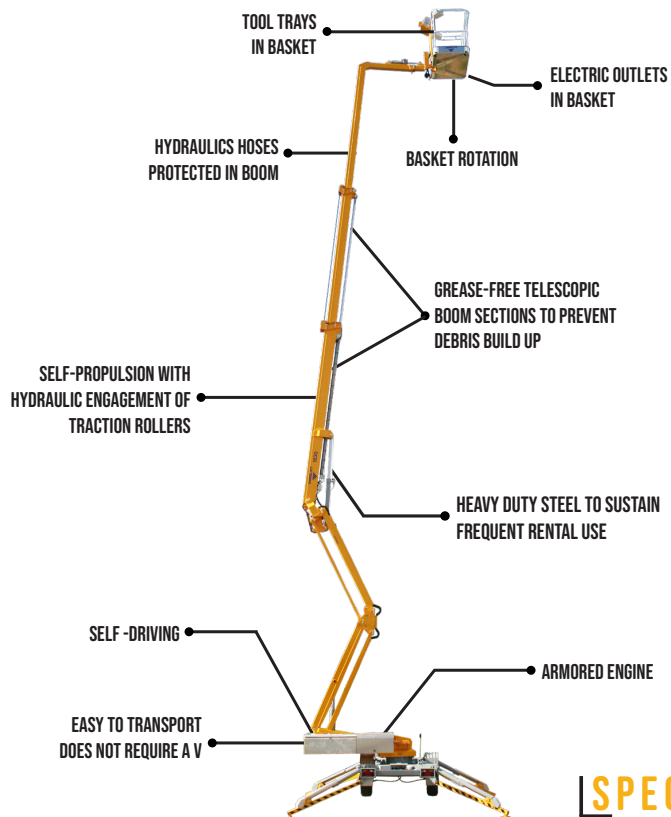

OMMELIFT 1830

60' WORKING HEIGHT

SPECIFICATIONS

Max. working height	60'
Max. outreach	33'5"
Max. basket load	440 lbs
Basket size	4'1" x 2'6" x 3'8" (2-man basket)
Basket rotation	+ / - 41°
Turret rotation	+ / - 355°
Traveling length	22'
Traveling height	6'6"
Traveling width	5'2"
Outrigger Spread	13'9" x 13'9"
Battery	24 V / 200 Ah / 5h
Engine	Diesel or Gasoline Engine Available as Add-On
Total weight	5,622 lbs
Gradability	14% (8°)
Ground to Tire Clearance at max set-up, ft (slope)	Min. 11" (9.4% / 5.4°)

DIAGRAMS

DATA AND DIMENSIONS ARE INDICATIVE AND NOT BINDING

ADD-ON OPTIONS:

- Wireless Drive and Auto-Leveling
- Custom Colors
- Spotlight in Basket
- Gasoline Engine with Oil Pump
- Holder for Nose Wheel
- Flashing Beacons on Stabilizers
- Battery Discharge Indicator & Time Counter on Electric Motor