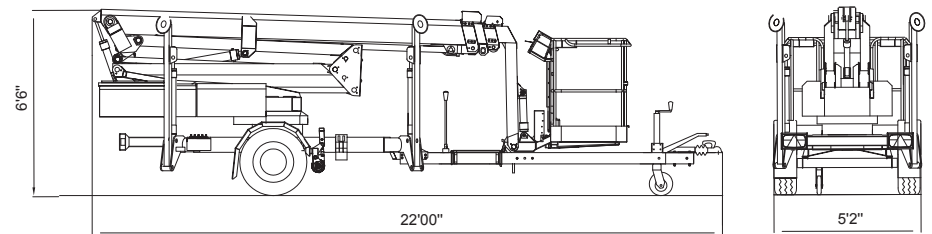

OMMELIFT 1830

60' WORKING HEIGHT

SPECIFICATIONS

Max. working height	60'
Max. outreach	33'5"
Max. basket load	440 lbs
Basket size	4'1" x 2'6" x 3'8" (2-man basket)
Basket rotation	+ / - 41°
Turret rotation	+ / - 355°
Traveling length	22'
Traveling height	6'6"
Traveling width	5'2"
Outrigger Spread	13'9" x 13'9"
Battery	24 V / 200 Ah / 5h
Engine	Diesel or Gasoline Engine Available as Add-On
Total weight	5,622 lbs
Gradability	14% (8°)
Ground to Tire Clearance at max set-up, ft (slope)	Min. 11" (9.4% / 5.4°)

DIAGRAMS

DATA AND DIMENSIONS ARE INDICATIVE AND NOT BINDING

ADD-ON OPTIONS:

- Wireless Drive and Auto-Leveling
- Custom Colors
- Spotlight in Basket
- Gasoline Engine with Oil Pump
- Holder for Nose Wheel
- Flashing Beacons on Stabilizers
- Battery Discharge Indicator & Time Counter on Electric Motor