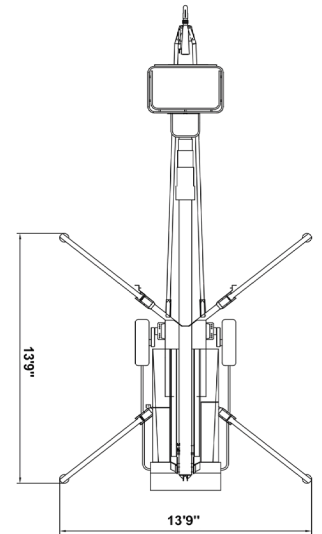

OMMELIFT 1830

60' WORKING HEIGHT

SPECIFICATIONS

Max. working height	60'
Max. outreach	33'5"
Max. basket load	440 lbs
Basket size	4'1" x 2'6" x 3'8" (2-man basket)
Basket rotation	+ / - 41°
Turret rotation	+ / - 355°
Traveling length	22'
Traveling height	6'6"
Traveling width	5'2"
Outrigger Spread	13'9" x 13'9"
Battery	24 V / 200 Ah / 5h
Engine	Diesel or Gasoline Engine Available as Add-On
Total weight	5,622 lbs
Gradability	14% (8°)
Ground to Tire Clearance at max set-up, ft (slope)	Min. 11" (9.4% / 5.4°)

DIAGRAMS

DATA AND DIMENSIONS ARE INDICATIVE AND NOT BINDING

ADD-ON OPTIONS:

- Wireless Drive and Auto-Leveling
- Custom Colors
- Spotlight in Basket
- Gasoline Engine with Oil Pump
- Holder for Nose Wheel
- Flashing Beacons on Stabilizers
- Battery Discharge Indicator & Time Counter on Electric Motor